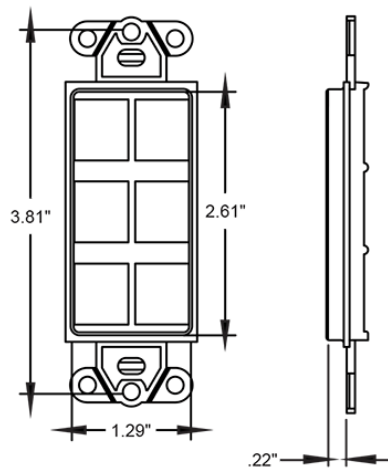

UPC Code: 07847701384

Country Of Origin: Mexico

41646-I

Brand Features

Decora inserts accept all QuickPort snap-in modules, and are used to support voice, data, audio, and video applications in NEMA openings where a Decora-brand look is desired. Available in white, light almond, ivory, grey, black, and brown.

Item Description

QuickPort Decora Insert, 6-Port, Ivory

Features and Benefits

- Mounts flush with Decora wallplate
- True Decora-brand design matches Leviton Decora rocker switches and electrical products
- Fits within minimum NEMA openings
- High port density options
- Inserts accept all QuickPort connectors
- Not compatible with Decora Plus Wallplates when used with low-voltage box eliminators