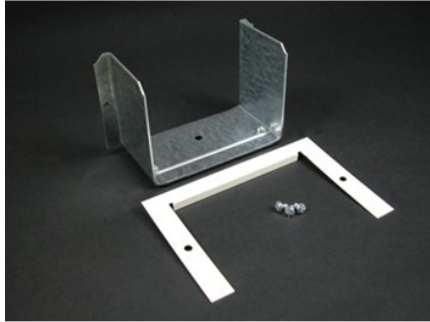

6000 PANEL CONNECTOR FITTING

6086 | [Wiremold](#)

FEATURES & BENEFITS

For connecting 6000 Series Raceway with surface type panel boxes. Accommodates maximum wire capacity of 6000 system. Separate C-flange fits around raceway, covering any irregularities made when cutting into box. Cut 4 3/4" x 3 9/16" (121mm x 90mm) hole in panel box.

SPECIFICATIONS

GENERAL INFO

Available Colors:

V6086 - Ivory

G6086 - Gray

Product Series: 6000

Component Type: Fittings & Accessories

TECHNICAL INFORMATION

Material: Steel

Capacity: Multiple Channel