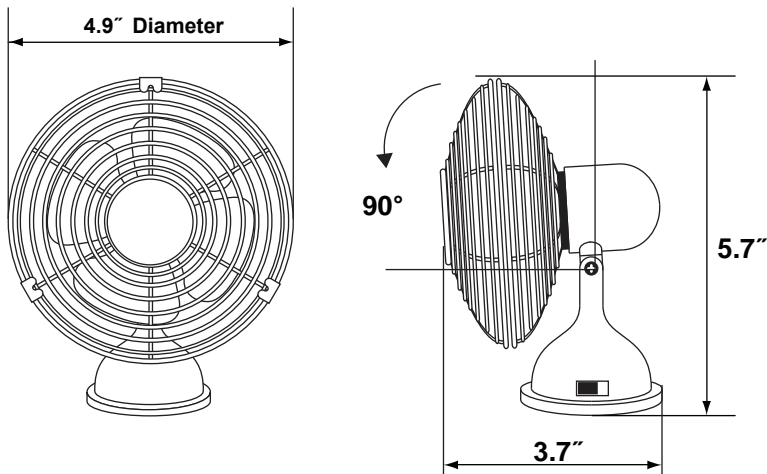

MINI BREEZE

FP6252BN USB Fan

Net Weight: 1.1 lbs

Available Finishes

BN	Brushed Nickel

ELECTRICAL REQUIREMENTS:

Requires a grounded electrical supply line of 120 volt, and USB power cord into a PC or laptop USB connector.

MOTOR SPECS:

DC motor is designed for optimal performance with this fan.

CONTROL / SPEED:

Slide switch to turn the fan ON/OFF.

FEATURES:

- Includes USB power cord
- Vary angle blade pitch
- Ships fully assembled
- Adjustable range is up to 90 degree

LOCATION USE:

Fan is rated for dry locations only.