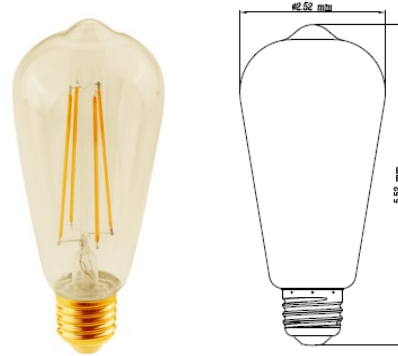

ST18LED301

3W LED FILAMENT ST18 BULB E26

DESCRIPTION

This lamp is specifically for indoor lighting, 15,000 hours lifespan is guaranteed.

It will not interfere other electrical devices such as electronic garage controller.

PERFORMANCE

- Suitable for indoor lighting.
- Dimmable with most dimmer;
Dimming smoothly from 5% to 100%.
- 40W ST18 halogen replacement;
compared to halogen lamps with a rated life of 15,000 hours;
- ETL compliant, FCC certified.

CONSTRUCTION

- Amber Glass housing
- Electroplated Base
- Integrated driver

INSTALLATION

- Directly replace a 40W ST18 halogen lamp.
- Suitable for dry locations.
- 120V,60Hz input.

PHOTOMETRIC

Model#	ST18LED301
Luminous flux	300LM
Input wattage	3W
Lumens per watt	100LM/W
Beam angle	360°

Elitco Lighting

LED LIGHT BULB

ST18LED301

Specifications

Model #	ST18LED301
Input Voltage	120V,60Hz
Color Temperature	2200K
CRI	>80
Current	30mA
Watts	3W
Watt Equivalent	40W
Lumens	100LM/W
Beam Angle	360°
Dimmable	Yes
Housing Material	Glass
Lens	N/A
Rating	FCC, ETL
Dimensions	2.52*5.51"
Power Factor	0.9
Mounting	Plug-in
LED Type	Epistar
Average Life (Hrs)	15,000 hrs.
Warranty	2 Years Limited