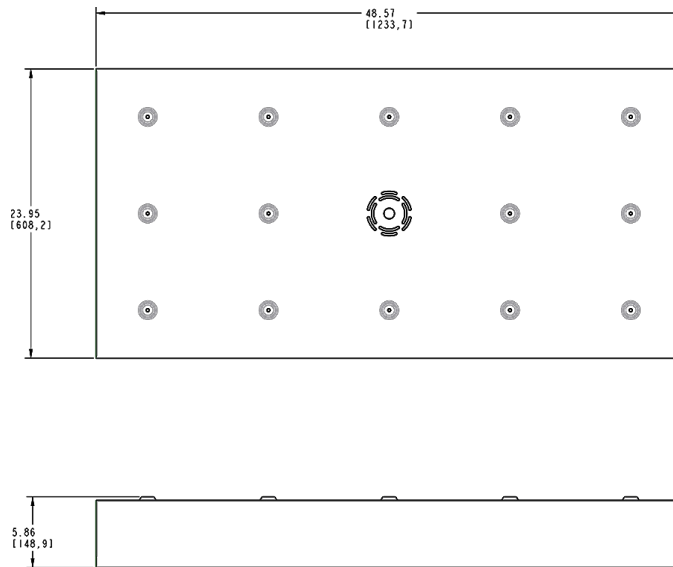

Project:	Type:
Prepared By:	Date:

Technical Specifications

Construction

Finish:

Formulated for high-durability and long lasting color.

Other

Description:

LPANEL 2X4 surface mounting kit for drywall ceilings

Dimensions

Ordering Matrix

Family	Size
SMKPANEL	2X4
	2X4 = 2' x 4'
	2X2 = 2' x 2'
	1X4 = 1' x 4'