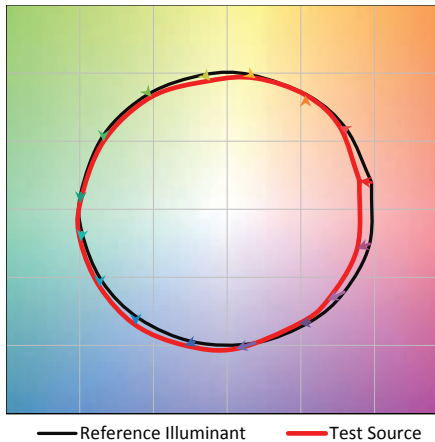

TM 30-15

Color Vector Graphic

Hue Bin	Fidelity Index	Chroma Change
1	82	-8%
2	89	-3%
3	92	-1%
4	92	-2%
5	90	-5%
6	94	-3%
7	90	-3%
8	88	-1%
9	89	2%
10	91	4%
11	89	5%
12	87	4%
13	83	2%
14	86	-3%
15	80	-6%
16	79	-8%

3500K x,y Data

Point	x	y
Top Right	0.4001	0.4089
Top Left	0.4085	0.4120
Bottom Right	0.4053	0.4018
Bottom Left	0.3971	0.3989