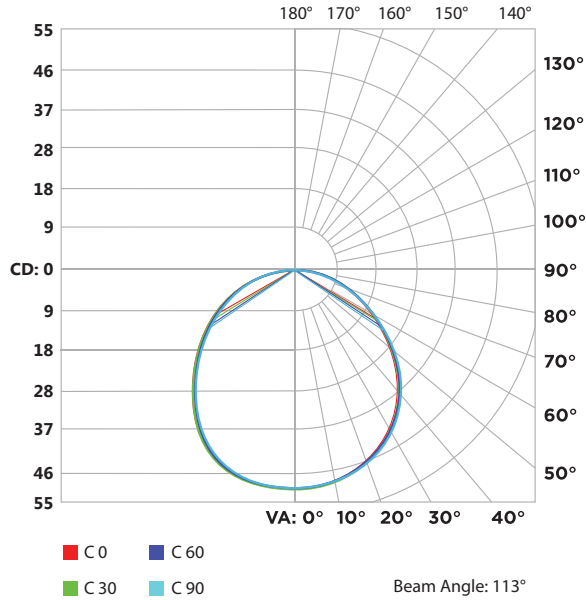

INSPIRE V4 NUDE BRIGHT LED TAPE LIGHT

2700K Photometrics

Polar Candela Distribution