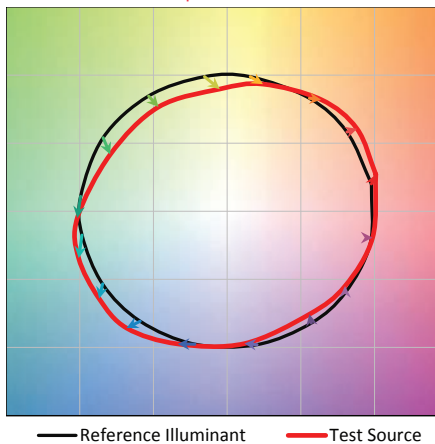

TM 30-15

Color Vector Graphic

Hue Bin	Fidelity Index	Chroma Change
1	80	4%
2	83	7%
3	83	4%
4	81	-4%
5	78	-11%
6	81	-10%
7	76	-11%
8	73	-1%
9	75	6%
10	79	8%
11	81	9%
12	79	2%
13	84	-2%
14	86	-6%
15	87	-3%
16	81	1%

4000K x,y Data

Point	x	y
Top Right	0.3719	0.3919
Top Left	0.3803	0.3950
Bottom Right	0.3776	0.3848
Bottom Left	0.3694	0.3819