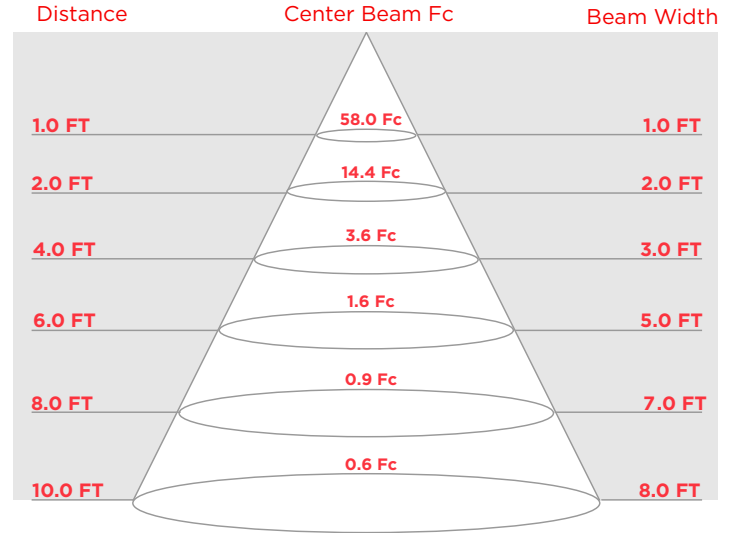

Illumination at a Distance

Tested with a 1 foot piece at 3000K