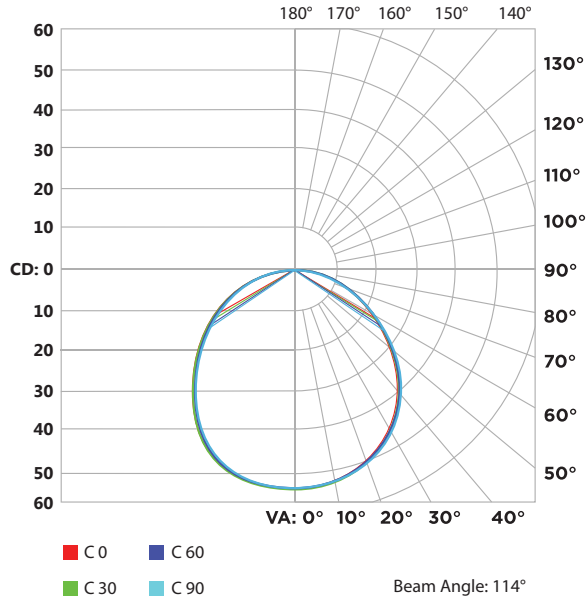

INSPIRE V4 NUDE BRIGHT LED TAPE LIGHT

3000K Photometrics

Polar Candela Distribution