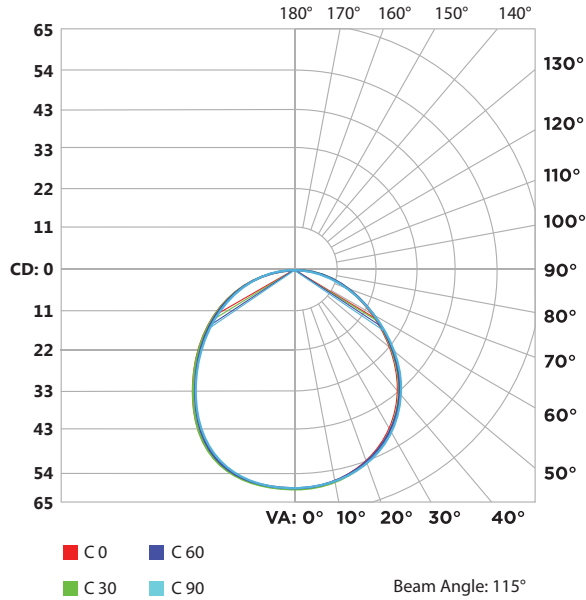

INSPIRE V4 NUDE BRIGHT LED TAPE LIGHT

3500K Photometrics

Polar Candela Distribution