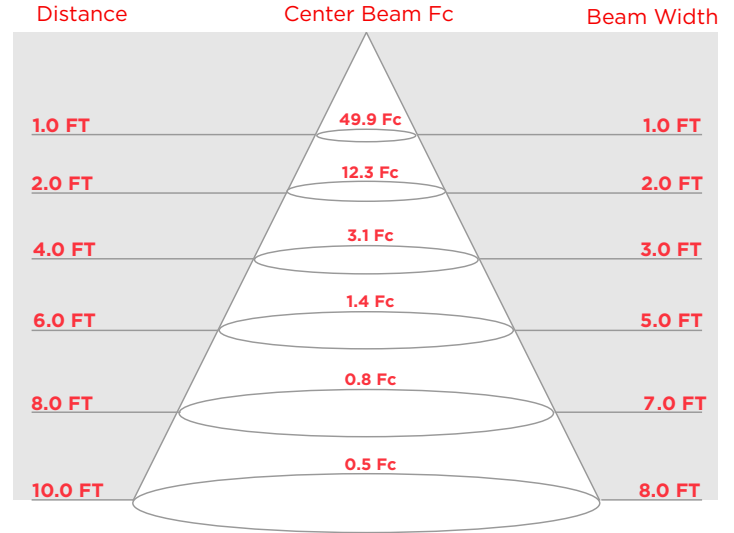

Illumination at a Distance

Tested with a 1 foot piece at 2100K