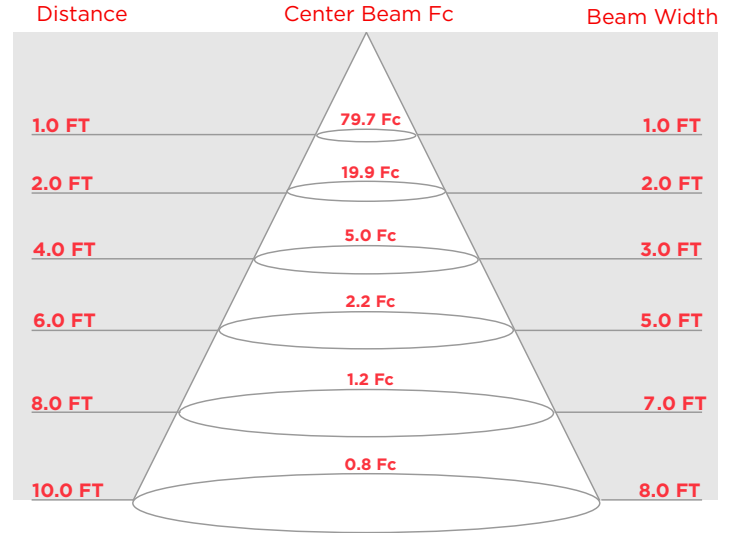

Illumination at a Distance

Tested with a 1 foot piece at 1800K