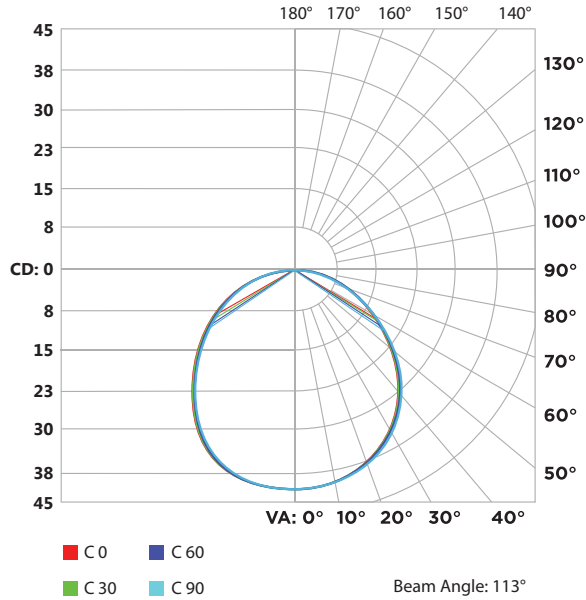

INSPIRE V4 NUDE BRIGHT LED TAPE LIGHT

1800K Photometrics

Polar Candela Distribution