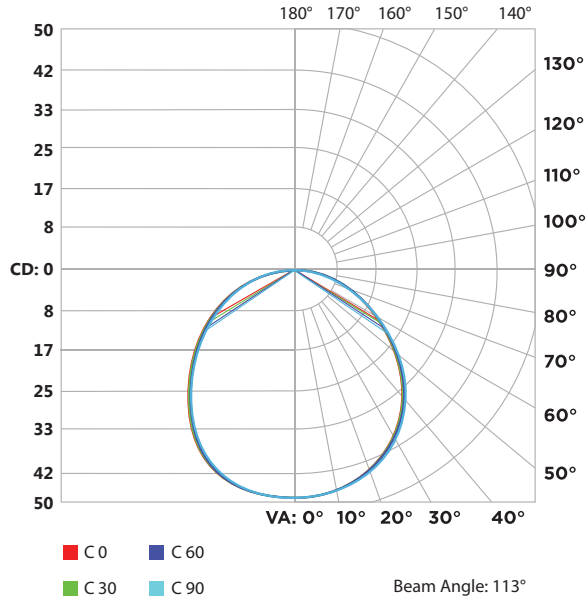

INSPIRE V4 NUDE BRIGHT LED TAPE LIGHT

2100K Photometrics

Polar Candela Distribution