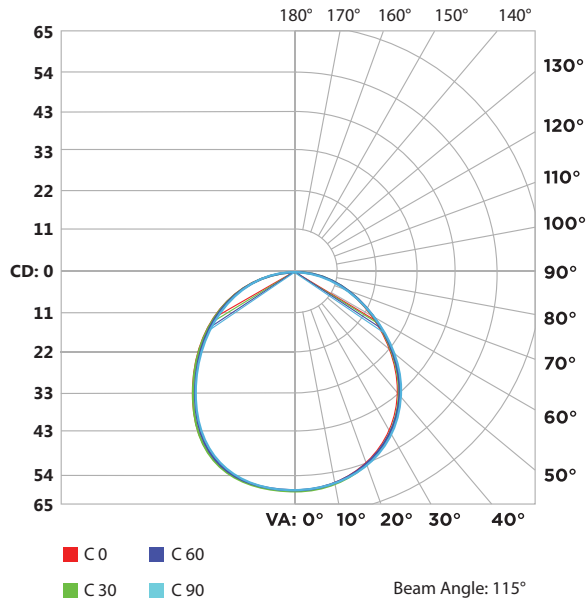

INSPIRE V4 NUDE BRIGHT LED TAPE LIGHT

4000K Photometrics

Polar Candela Distribution