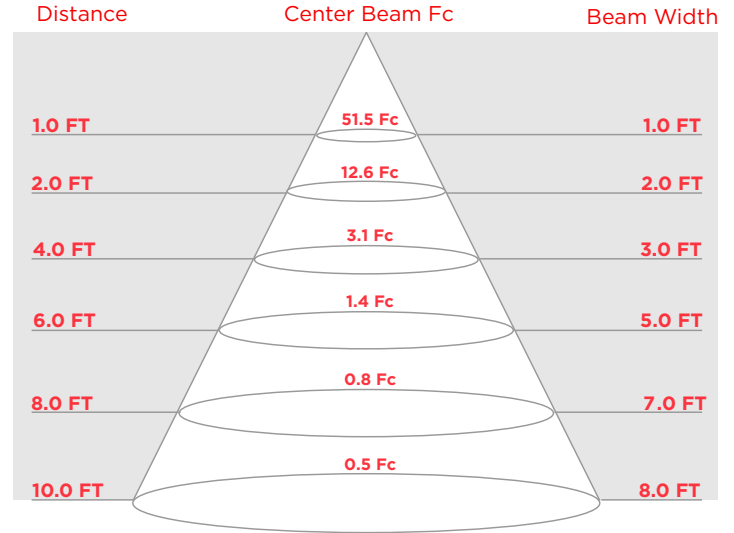

Illumination at a Distance

Tested with a 1 foot piece at 2700K