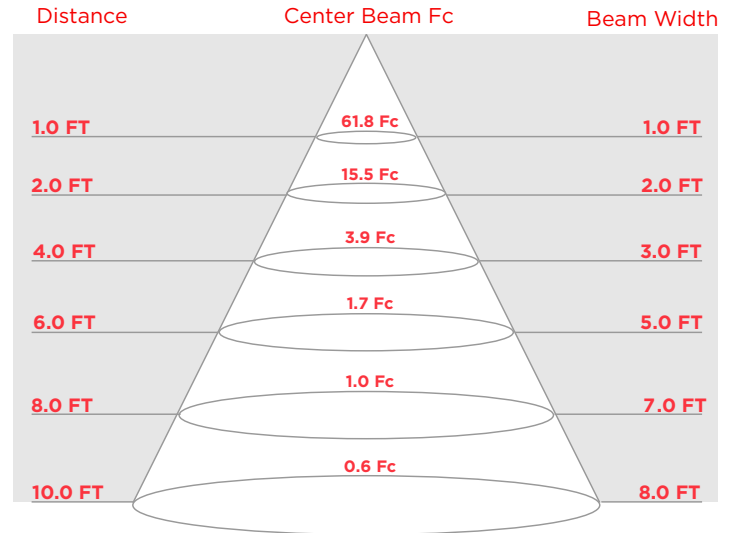

Illumination at a Distance

Tested with a 1 foot piece at 4000K