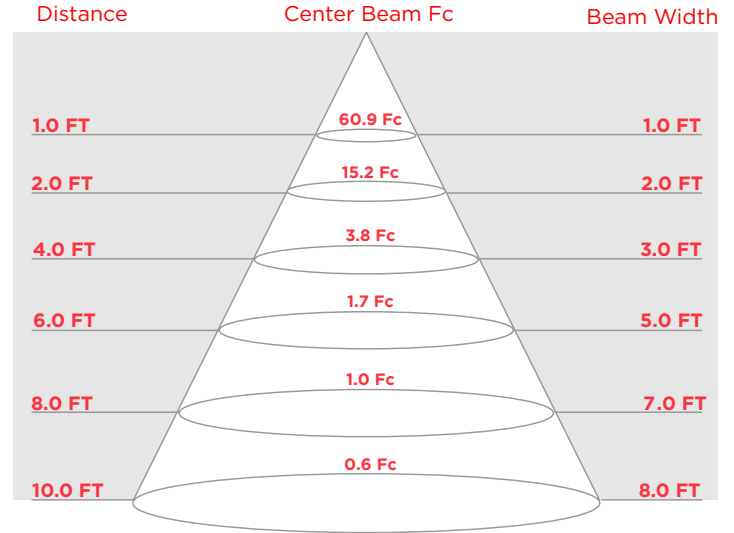

Illumination at a Distance

Tested with a 1 foot piece at 3500K