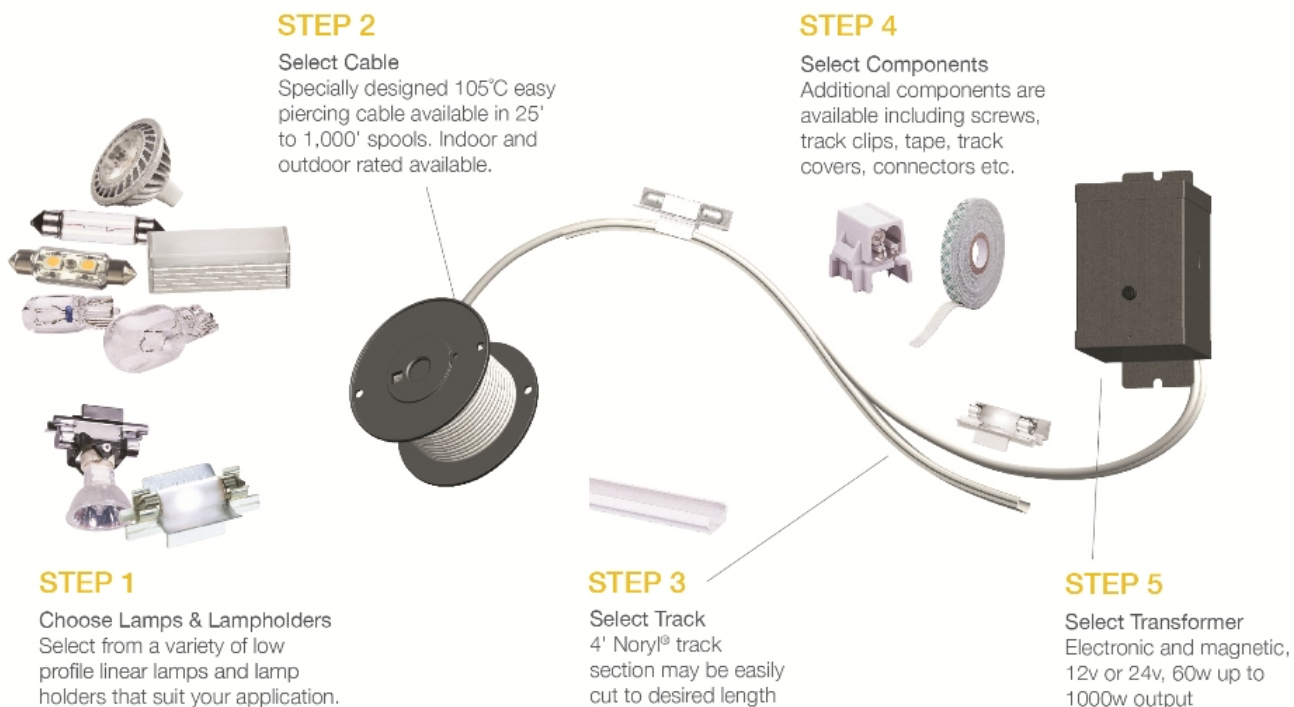

Specially designed, easy piercing, self-sealing insulation over stranded copper wire for use with the Ambiance Lx Lighting System. Markings for socket placement every two inches. For use with Ambiance Lx track, lampholders and transformers. UL and C-UL listed. 105°C 10/2 cable for indoor use only. Maximum wattage per length 300w at 12V; 600w at 24V. Cable is not rated to be run behind walls. Check local codes.

**Specifications**

Item Number	9473-15
Finish	White
Dimensions	L: 12000" W: 3/16" H: 3/8"
Wire / Cord	12000" (color/White)
Safety Listing	UL Listed for Dry Locations cUL Listed for Dry Locations cETL Listed for Dry Locations
Warranty	1-Year Warranty

**Shipping Information:**

Package Type	Product #	Quantity	UPC	Length	Width	Height	Cube	Weight	UPS Ship
Individual	9473-15	1	785652947353	15.78	15.78	10.78	1.553	89.9	Yes

**Component Diagram:**

7400 Linder Ave. | Skokie, Illinois 60077 | 800-347-5483  
© 2013 Sea Gull Lighting LLC, a Generation Brands Company.