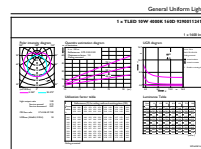

Photometric data