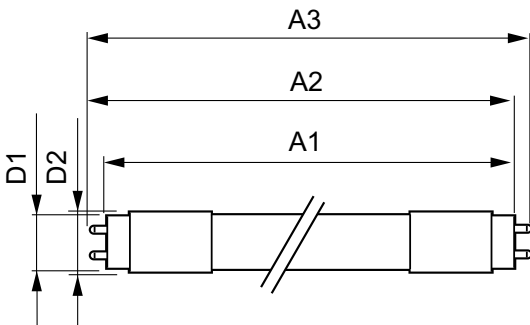

LED InstantFit Lamps

EAN/UPC - Product	046677472214
Order code	929001124164
Numerator - Quantity Per Pack	1
Numerator - Packs per outer box	10

Material Nr. (12NC)	929001124164
Net Weight (Piece)	0.230 kg

Warnings and Safety

- Philips LED T8 InstantFit lamps will only operate properly on compatible instant-start ballasts. Please refer to the Philips LED T8 InstantFit Installation Guide, which can be obtained through your local Philips Sales Representative, or visit www.philips.com/tled

Dimensional drawing

LEDtube 1200mm 12W G13/840