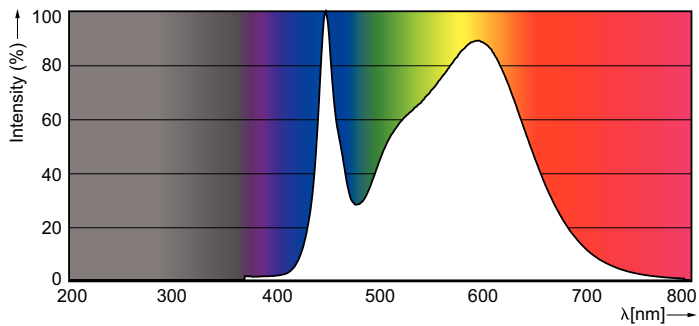

Photometric data