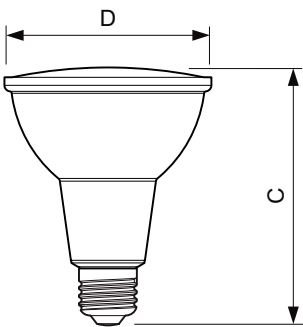

PAR30/PAR20 LED

Net Weight (Piece)	0.285 kg

Warnings and Safety

- Suitable for use in damp locations.
- Not for use in totally enclosed luminaires.
- Before replacing, turn off power and let lamp cool to avoid electrical shock or burn.
- CAUTION: Risk of electric shock— do not use where directly exposed to water
- NOTES: This device complies with Part 18 of the FCC rule. This product may cause interference with other devices. If interference occurs, change the location of the products involved. This RFLD device complies with Canadian ICES-005.

Dimensional drawing

12PAR30L/AMB/F40/830/DIM ULW