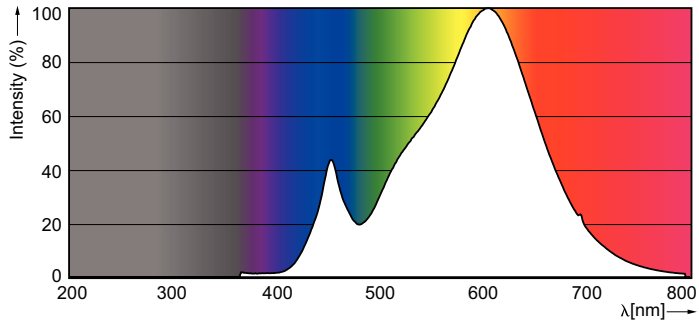

Photometric data