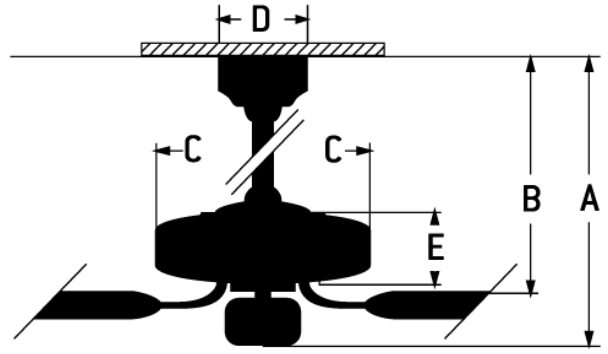

CRAFTMADE

Tempo - TMP52BNK5

52" Ceiling Fan with Blades and LED Light Kit

Finish:

Tempo 52" ceiling fan is a statement of refined Modern design. LED down lighting and up lighting are incorporated in this knockout.

- Heavy-Duty, 3-Speed Reversible Motor
- 6" Downrod (Included)
- Reversible Silver/Maple Blades (Included)
- Integrated Uplight and Downlight (1-16 Watt LED 3000K Dimmable Bulb Included)
- ICS Remote & Wall Controls (Included)
- Optional Blank Light Lens Cover (Included)
- Remote On/Off or Dimming

Specs

Blade Sweep Opt (in.)	52
Blades	5
Blade Pitch (°)	13
Motor Size (MM)	172 x 17
Amps at High Speed	0.64
Airflow (CFM)	5304
Watts (Hi Speed)	72.90
Efficiency (CFM/Watt)	73
Shipping Weight (lbs.)	23.30
Carton Size (CU FT)	2.48
CRI	80
Kelvins	3000
Lumens	1415
Bulb Wattage	16

Dimensions

A (in.):	15.80
B (in.):	12.62
C (in.):	12.39
D:	6.30
H (in.):	6.30
H (in.):	12.39
Downrod Length (in.)	6

Guide

Tempo - TMP52BNK5

[Installation Guide](#)