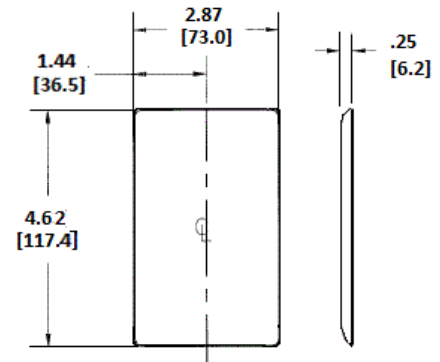

Wallplates
Decorator Wallplates

HUBBELL

Features

- Reinforcement ribs for extra strength
- Curved corners for improved aesthetics
- High-impact, self-extinguishing nylon material

Ordering Information

Description	Color	Catalog Number	UPC
1-Gang, Decorator	White	NP26W	883778102417

Listings

UL Listed
CSA Certified

Specifications

Material	Nylon
Plate Type	1-Gang
Plate Openings	Decorator
Mounting Screws	Steel painted, slotted head
Appearance	Smooth

Online Resources

Customer Use Drawing
eCatalog

Dimensions in Inches (mm)

Hubbell Wiring Device-Kellems • Hubbell Incorporated (Delaware) • 40 Waterview Drive • Shelton, CT 06484

Phone (800) 288-6000 • Fax (800) 255-1031 • Specifications subject to change without notice.