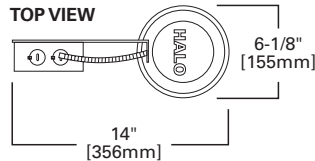

* Not to be used in direct contact with spray foam insulation. Refer to NEMA LSD 57-2013

ORDERING INFORMATION

SAMPLE NUMBER: H5RT - 5020SC
Order housing, trim and accessories separately.

Housing	5" Trims	Accessories																														
H5RT= 5" Non-insulated ceiling remodel housing	<p>Reflector Cones (75W R30, 65W BR30, 75W PAR30) 5020SC = White trim ring with specular clear reflector 5020H = White trim ring with haze reflector 5020P = White trim ring with white reflector 5020RG = White trim ring with residential gold reflector 5020BL = White trim ring with black reflector 5020SN = Satin nickel trim ring with satin nickel reflector 5020TBZ = Tuscan bronze trim ring with tuscan bronze reflector OD: 6 3/8" (162mm)</p> <p>Reflector (60W A19) 5021SC = White trim ring with specular clear 5021H = White trim ring with haze reflector 5021RG = White trim ring with residential gold reflector OD: 6 3/8" (162mm)</p> <p>Metal Baffle Splay (50W R20, 50W PAR20, 75W R30, 65W BR30, 75W PAR30) 5001P = White trim ring with white baffle 5001MB = White trim ring with black baffle 5001SN = Satin nickel trim ring with satin nickel baffle 5001TBZ = Tuscan bronze trim ring with tuscan bronze baffle OD: 6 3/8" (162mm)</p> <p>Baffle (75W R30, 65W BR30, 75W PAR30) 5010 = Black baffle, white trim ring 5010W = White baffle, white trim ring OD: 6 3/8" (162mm)</p> <p>High Coilex™ Baffle (75W R30, 65W BR30, 75W PAR30) 5012 = White trim ring with black baffle 5012W = White trim ring with white baffle OD: 6 3/8" (162mm)</p> <p>Coilex™ Baffle (60W A19, 75W PAR30, 75W PAR30L, 75W R30) 5016P = White trim ring with black baffle 5016W = White trim ring with white baffle OD: 6 3/8" (162mm)</p> <p>Adjustable Gimbal 25° Tilt (50W R20, 50W PAR20) 5060P = White gimbal and trim OD: 6 3/8" (162mm)</p> <p>Adjustable Eyeball 30° Tilt (75W PAR30) 5070P = White trim and eyeball 5070PB = Polished brass trim and eyeball 5070SN = Satin nickel trim and eyeball 5070TBZ = Tuscan bronze trim and eyeball OD: 6 3/8" (162mm)</p> <p>Adjustable Eyeball 30° Tilt (50W R20, 50W PAR20) 5071P = White eyeball OD: 6 3/8" (162mm)</p> <p>Open Splay (75W R30, 65W BR30, 75W PAR30) 5000P = White trim and splay 5000SN = Satin nickel trim and splay 5000TBZ = Tuscan bronze trim and splay OD: 6 3/8" (162mm)</p> <p>Showerlight Lens (75W A19, 75W PAR30) 5054PS = White trim with frosted dome 5054SNS = Satin nickel trim with frosted dome 5054TBZS = Tuscan bronze trim with frosted dome OD: 6 3/8" (162mm)</p> <p>Frosted Lens Showerlight (60W A19, 50W PAR30, 50W PAR30L, 65W BR30) 5051PS = White trim with frosted lens OD: 6 3/8" (162mm)</p> <p>Wall Wash Lens (60W A19, 50W PAR30, 50W PAR30L, 65W BR30) 5030P = White trim with black baffle 5030W = White trim with white baffle OD: 6 3/8" (162mm)</p>	<p>Oversize Trim Ring OT500P = Oversize Trim Ring Fits the H5 "Precision Style" trim rings. Corrects for uneven ceiling cutout. Adds 3/8" on to the trim flange. Satin white finish.</p> <p>Compatible with:</p> <table border="1"> <thead> <tr> <th>Cat. No.</th> <th>Description</th> </tr> </thead> <tbody> <tr> <td>5020</td> <td>5" Reflector cone</td> </tr> <tr> <td>5021</td> <td>5" Reflector</td> </tr> <tr> <td>5001</td> <td>5" Metal baffle splay</td> </tr> <tr> <td>5010</td> <td>5" Baffle</td> </tr> <tr> <td>5012</td> <td>5" High baffle</td> </tr> <tr> <td>5060</td> <td>5" Gimbal</td> </tr> <tr> <td>5070</td> <td>5" Eyeball</td> </tr> <tr> <td>5071</td> <td>5" Eyeball</td> </tr> <tr> <td>5000</td> <td>5" Splay</td> </tr> <tr> <td>5014</td> <td>5" Metal baffle/shallow</td> </tr> <tr> <td>5016</td> <td>5" Coilex™ baffle</td> </tr> <tr> <td>5054</td> <td>5" Shower light - dome lens</td> </tr> <tr> <td>5051</td> <td>5" Shower light - frosted lens</td> </tr> <tr> <td>5030</td> <td>5" Baffle wall wash</td> </tr> </tbody> </table>	Cat. No.	Description	5020	5" Reflector cone	5021	5" Reflector	5001	5" Metal baffle splay	5010	5" Baffle	5012	5" High baffle	5060	5" Gimbal	5070	5" Eyeball	5071	5" Eyeball	5000	5" Splay	5014	5" Metal baffle/shallow	5016	5" Coilex™ baffle	5054	5" Shower light - dome lens	5051	5" Shower light - frosted lens	5030	5" Baffle wall wash
Cat. No.	Description																															
5020	5" Reflector cone																															
5021	5" Reflector																															
5001	5" Metal baffle splay																															
5010	5" Baffle																															
5012	5" High baffle																															
5060	5" Gimbal																															
5070	5" Eyeball																															
5071	5" Eyeball																															
5000	5" Splay																															
5014	5" Metal baffle/shallow																															
5016	5" Coilex™ baffle																															
5054	5" Shower light - dome lens																															
5051	5" Shower light - frosted lens																															
5030	5" Baffle wall wash																															