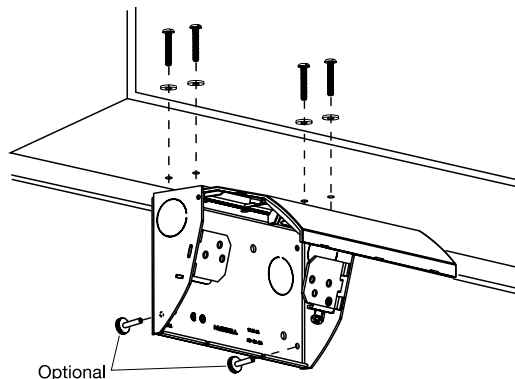

RU100W

RU200SS

Dimensions

Slim Box

GFCI Fit Box

Vertical Mount

Horizontal Mount

Dimensions in Inches (mm)