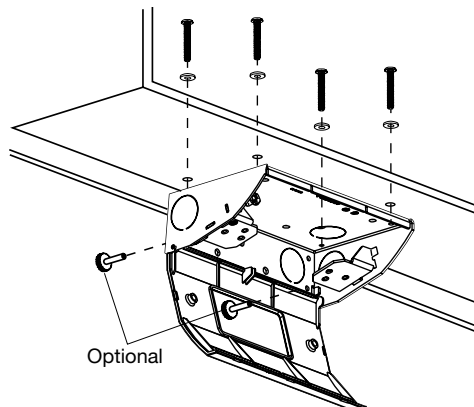

RU100W

RU200SS

Dimensions

Slim Box

GFCI Fit Box

Vertical Mount

Horizontal Mount

Dimensions in Inches (mm)