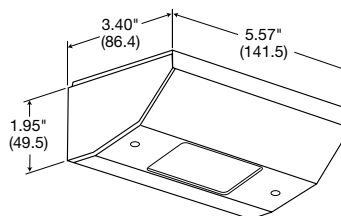

RU100W

RU200SS

Dimensions

Slim Box

GFCI Fit Box

Vertical Mount

Horizontal Mount

Dimensions in Inches (mm)