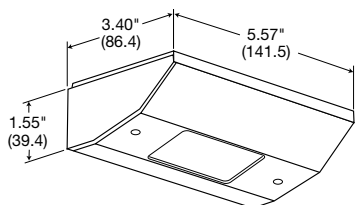

Description	Material	Catalog Number
Slim Box	Stainless Steel	RU100SS
	White Metal	RU100W
	White Nylon	RU170W*
GFCI Fit Box	Stainless Steel	RU200SS
	White Metal	RU200W
	White Nylon	RU270W*

Note: *Steel box with nylon cover.

RU100W

RU200SS

Dimensions

Slim Box

GFCI Fit Box

Vertical Mount

Horizontal Mount

Dimensions in Inches (mm)