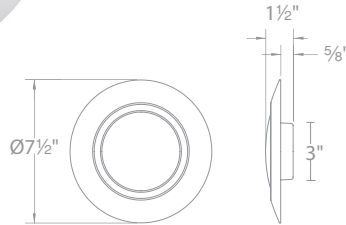

I CAN'T BELIEVE IT'S NOT RECESSED

LED Functional Ceiling Light

FM-616

WAC LIGHTING

Responsible Lighting®

Fixture Type:

Catalog Number:

Project: _____

Location: _____

PRODUCT DESCRIPTION

Multiple mid-powered LEDs illuminate the opaque diffuser uniformly without socket shadows which are common in conventional flush mounts.

FEATURES

- Energy Star® rated
- Damp Location Listed
- CEC Title 24 Compliant
- UL & cUL listed
- ADA compliant
- Imitates a traditional 6" Line voltage recessed downlight with an R30 light bulb
- Uses 4" octagonal junction box or junction box with minimum dimensions of 4"x4"x1.5" (*not a combination 3/0-4/0*)
- Multiple LED array for uniform illumination
- 120VAC - no driver needed
- 54,000 hour rated life
- 5 year warranty

SPECIFICATIONS

Construction: Aluminum with translucent diffuser

Input: 120VAC

ELV Dimming: 100% - 10% Electronic Low Voltage, 100%-5% Triac

Operating Temperature: -20°C (-4°F) to 40°C (104°F)

ORDERING NUMBER

	Watt	Mounting	Color Temp	CRI	LED Lumens	Delivered Lumens	Finish
FM-616	16W	Install over a 4" junction box only	930 3000K	90	1150	1050	WT White

FM-616-930-WT

wacighting.com
Phone (800) 526.2588
Fax (800) 526.2585

Headquarters/Eastern Distribution Center
44 Harbor Park Drive
Port Washington, NY 11050

Central Distribution Center
1600 Distribution Ct
Lithia Springs, GA 30122

Western Distribution Center
1750 Archibald Avenue
Ontario, CA 91760