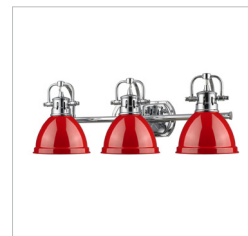

3602-BA3 CH-RD