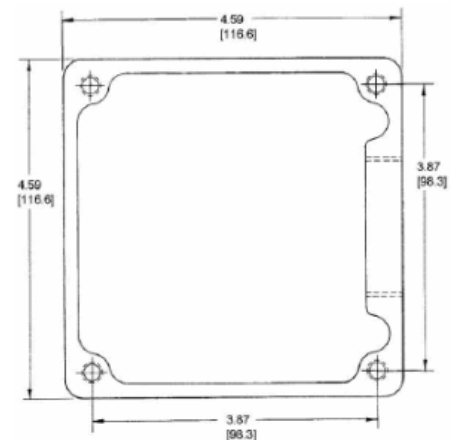

Description	Device Color	UPC	Catalog Number
Box, cast aluminum, only for 60A Hubbellock receptacles	Metallic	783585017259	HBL26401

Listings

Listed to UL Standard
Certified to CSA Standard

Specifications

Box	Aluminum
-----	----------

Performance

Environmental	
Moisture Resistance	IP44 Suitability

Accessories

Straight Adapter	HBL26402
Angled Adapter	HBL26404

Resources

Customer Use Drawing eCatalog

Dimensions in Inches (mm)

Hubbell Wiring Device-Kellems • Hubbell Incorporated (Delaware) • 40 Waterview Drive • Shelton, CT 06484