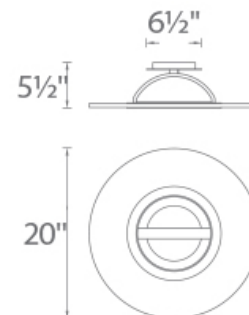

Example: **FM-21720-AL**

DESCRIPTION

Multiple mid-powered LED source illuminate the glass diffuser uniformly and without socket shadows common in conventional flush mounts.

FEATURES

- Uniquely versatile fixture capable of transforming before your eyes
- Side lit acrylic diffuser with discretely hidden LEDs.
- downrods can be removed to mount as a ceiling fixture or wall sconce
- Three 12" and one 6" downrods included (additional downrods available)
- Driver installed within the Junction Box, driver dimension: 2.76" x 1.26" x 1.18"
- 5 year warranty

REPLACEMENT PARTS

- RPL-ROD-OUT06-AL - 6" rod - AL finish
RPL-ROD-OUT12-AL - 12" rod - AL finish

FINISHES

Brushed
Aluminum

LINE DRAWING

Fixture Type: _____

Catalog Number: _____

Project: _____