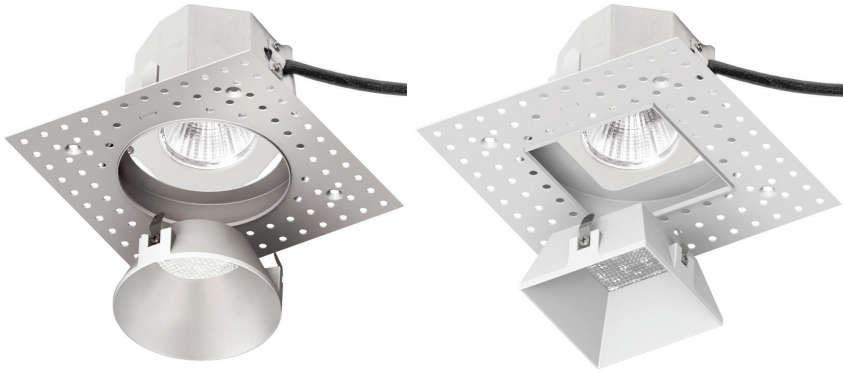

AETHER - Trimless Downlight

R3ARDL, R3ASDL

WAC LIGHTING

Responsible Lighting®

Fixture Type:

Catalog Number:

Project:

Location:

PRODUCT DESCRIPTION

Shallow housing that is designed to fit in tight plenum spaces without sacrificing lumen output.

FEATURES

- Designed to fit in tight plenum
- Wet location listed for trims
- 3.5" trim aperture, 3.5" housing height
- 35° cut-off angle
- Universal input voltage (120V-277V)
- 5 year WAC Lighting product warranty
- Title 24 Compliant
- Energy Star® rated

SPECIFICATIONS

Construction: Die-cast aluminum trim with extruded aluminum heat sink

Dimming: 100% - 0% with 0-10V dimmer (120V - 277V)

100% - 5% with Electronic Low Voltage (ELV) dimmer (120V only)

Input: 120V-277V AC

Power: 15.5W, power factor 0.98

Mounting: Retention clips firmly hold trim to housing.

Finish: Powder coated black, white, enamel coated haze

Standards: ETL & cETL Listed, wet location listed trims

IC-rated airtight housing with available Chicago plenum version

Ceiling thickness: ½" - 1½"

TRIM (SEE NEXT PAGE FOR HOUSING)

	Beam	Color Temp	CRI	Lumen	CBCP	Finish	Interior/Trim
R3ARDL Round 	N 25°	827 2700K	85	1130	3515	HZ WT BK	Haze White Black
		927 2700K	90	940	2930		
		830 3000K	85	1175	3660		
		930 3000K	90	980	3050		
		835 3500K	85	1210	3740		
		840 4000K	85	1220	3810		
R3ASDL Square 	F 45°	827 2700K	85	1080	1630	HZ WT BK	Haze White Black
		927 2700K	90	900	1356		
		830 3000K	85	1130	1695		
		930 3000K	90	940	1410		
		835 3500K	85	1160	1745		
		840 4000K	85	1175	1765		
R3ARDL Round 	N 25°	827 2700K	85	1130	3515	HZ WT BK	Haze White Black
		927 2700K	90	940	2930		
		830 3000K	85	1175	3660		
		930 3000K	90	980	3050		
		835 3500K	85	1210	3740		
		840 4000K	85	1220	3810		
R3ASDL Square 	F 45°	827 2700K	85	1080	1630	HZ WT BK	Haze White Black
		927 2700K	90	900	1356		
		830 3000K	85	1130	1695		
		930 3000K	90	940	1410		
		835 3500K	85	1160	1745		
		840 4000K	85	1175	1765		

R3A_DL-_____

Example: R3ARDL-N930-HZ

waclighting.com
Phone (800) 526.2588
Fax (800) 526.2585

Headquarters/Eastern Distribution Center
44 Harbor Park Drive
Port Washington, NY 11050

Central Distribution Center
1600 Distribution Ct
Lithia Springs, GA 30122

Western Distribution Center
1750 Archibald Avenue
Ontario, CA 91760