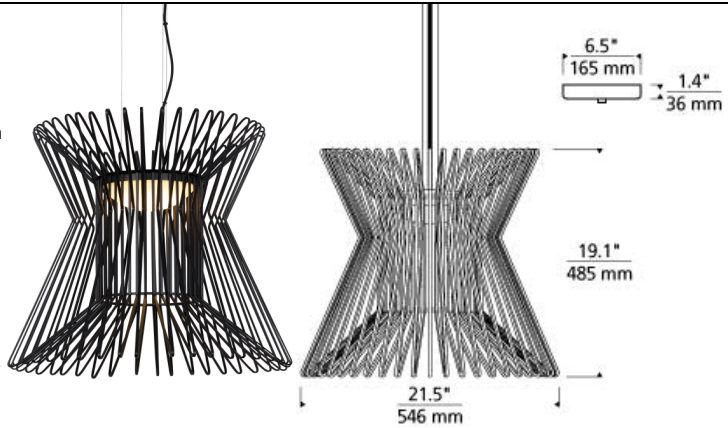

LINE-VOLTAGE PENDANTS/SUSPENSION

Syrma Pendant

DESCRIPTION

The modern Syrma LED pendant light from Tech Lighting features dozens of machined metal rods which are painstakingly fastened at perfectly spaced intervals to form an incredible multidimensional shade. This pendant is available in a scalable 19 inch height and a modest 21 inch width allowing light to illuminate smoothly through the diffused LED light source. The Syrma is ideal for kitchen island lighting, dining room lighting, home office lighting, entry lighting or even commercial conference room lighting. Inspired by mid-century modern design, the Syrma is offered in your choice of Matte Black or Satin Gold finishes and includes a coordinating cloth-covered cord and ceiling canopy. Includes 17 watt, 881 delivered lumen, 3000K LED module. Fixture provided with twelve feet of field-cutable black cloth cord. Dimmable with low-voltage electronic or 0-10v dimmer.

INSTALLATION

This product can mount to either a 4" square electrical box with round plaster ring or an octagon electrical box.

ACCESSORIES & OPTICAL CONTROLS

Line-voltage Swag Hook

WEIGHT

18.3-18.3lb / 8.3-8.3kg ±