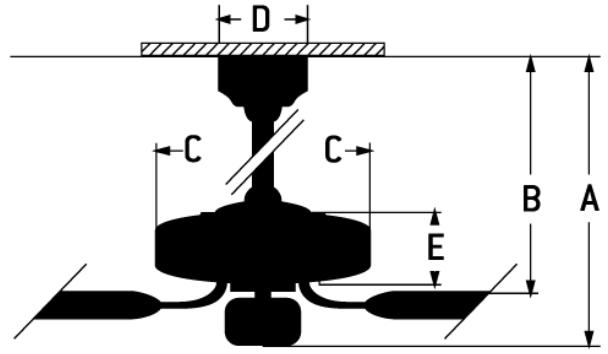

- Heavy Duty, 3-Speed Reversible Motor
- 4" and 6" Downrods (Included)
- Blades Sold Separately
- Integrated LED Light Source (Dimmable)
- Remote & Wall Control Included
- Dual Mount (Flat or Angled Ceiling)
- LED Module is Guaranteed for 3 years

Specs

Blade Sweep Opt (in.)	60
Blades	3
Blade Pitch (°)	Variable
Motor Size (MM)	188x15
Amps at High Speed	0.45
Watts (Hi Speed)	53.70
Energy Guide Watts	38
Energy Guide CFM	4063
Energy Guide CFM_Watts	106
High Speed (CFM)	5467.72
Carton Size (CU FT)	1.81
Bulb CCT	3000
Bulb Wattage	17
CRI	90
Light Kit Options	Integrated Light Kit
Lumens	1300

Dimensions

A:	16.33
A: (2° Downrod) -	13.59
B:	10.32
B: (2° downrod)	12.32
C:	8.03
D:	5.98
E:	8.85
F: w/o Light Kit -	8.85
Downrod Length (in.)	6
2° Downrod (in.)	4

Downloads

Mobi - MOB6oOB

[PDF Tear Sheet](#)