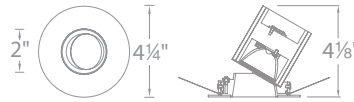

HR2LEDT309P

2" Tesla™ Pro LED 0°-30° Adjustable Trim

WAC LIGHTING

Responsible Lighting®

Fixture Type:

Catalog Number:

Project:

Location:

PRODUCT DESCRIPTION

Minimum profile, round 0° to 30° adjustable trim with interior open reflector.

FEATURES

- 2" aperture
- Damp location listed
- 30° visual cutoff angle for glare control
- Adjustable fixtures are ideal for sloped ceiling applications
- 5 year WAC Lighting product warranty

SPECIFICATIONS

Construction: Durable die-cast aluminum construction with borosilicate glass lens. Extruded aluminum heat sink.

Light Source: Utilizes one 14.5W LED, CRI: 85 & 90+

Dimming: 0-10V Dimming: 100%-10%
ELV Dimming: 100%-15% (120V only)

Mounting: Two heavy gauge retention clips hold trim firmly to housing

Finish: White (WT) powder coat paint and electroplated Brushed Nickel (BN) and Copper Bronze (CB).

Standards: ETL & cETL Listed.

TRIMS

Model#	Beam	Color Temp	CRI	Lumens	CBCP	Finish
HR2LEDT309P 0°-30° Adjustable	N 27°	827 2700K	85	780	2020	BN Brushed Nickel CB Copper Bronze WT White
		927 2700K	90	635	1619	
		830 3000K	85	810	2044	
		930 3000K	90	730	1924	
		835 3500K	85	875	2227	
	840 4000K	85	895	2332		
	F 40°	827 2700K	85	750	1315	
		927 2700K	90	610	1038	
		830 3000K	85	785	1371	
		930 3000K	90	695	1181	
		835 3500K	85	840	1458	
	840 4000K	85	865	1507		

HR2LEDT309P

Example: HR2LEDT309PF835BN

COMPATIBLE HOUSINGS See individual housing spec sheets for complete information.

REPLACEMENT MODULES

New Construction

HR-2LED-H09D-ICA IC-Rated, Airtight 120V-277V	HR-2LED-H09D-ICAC IC-Rated, Airtight Chicago Plenum 120V-277V

Reflectors

Narrow Flood	SL-REF-BL10-1-N
Flood	SL-REF-BL10-1-F

Remodel

HR-2LED-R14D Non-IC 120V-277V

LED

2700K (90 CRI)	BXRC-27G1000-B-23
2700K	BXRC-27E1000-B-23
3000K (90 CRI)	BXRC-30G1000-B-23
3000K	BXRC-30E1000-B-23
3500K	BXRC-35E1000-B-23
4000K	BXRC-40E1000-B-23

wacighting.com
Phone (800) 526.2588
Fax (800) 526.2585

Headquarters/Eastern Distribution Center
44 Harbor Park Drive
Port Washington, NY 11050

Central Distribution Center
1600 Distribution Ct
Lithia Springs, GA 30122

Western Distribution Center
1750 Archibald Avenue
Ontario, CA 91760