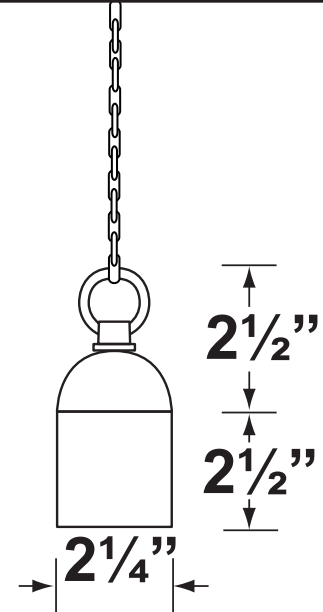

AVAILABLE LED LAMPS (Corona LED lamps have a five (5) year limited warranty against manufacturer's defects)

LAMP NUMBER	WATTS	BEAM		COLOR & TEMP.	RATED HOURS	HALOGEN EQUIVALENT
		SPREAD	LUMEN			
L-ED16-COB5W-SP	5	15° Spot	450	2700K	50,000	50 Watt
L-ED16-COB5W-FL	5	38° Flood	450	2700K	50,000	50 Watt
L-ED16-COB5W-WF	5	60° Wide Flood	450	2700K	50,000	50 Watt
L-ED16-COB5W-SP3K	5	15° Spot	470	3000K	50,000	50 Watt
L-ED16-COB5W-FL3K	5	38° Flood	470	3000K	50,000	50 Watt
L-ED16-COB5W-WF3K	5	60° Wide Flood	470	3000K	50,000	50 Watt
L-ED16-3W-SP	3.5	15° Spot	270	2700K	50,000	25 Watt
L-ED16-3W-FL	3.5	45° Flood	270	2700K	50,000	25 Watt
L-ED16-3W-WF	3.5	60° Wide Flood	270	2700K	50,000	25 Watt
L-ED16-5W-SP	5	15° Spot	350	2700K	50,000	40 Watt
L-ED16-5W-FL	5	45° Flood	350	2700K	50,000	40 Watt
L-ED16-5W-WF	5	60° Wide Flood	350	2700K	50,000	40 Watt

For more additional Lamps, and accessories visit Coronalighting.com

JOB INFORMATION

TYPE: _____ DATE: _____

JOB NAME & ADDRESS: _____

PRODUCT #: _____

TOTAL QUANTITY: _____

LAMP TYPE & WATTAGE: _____

TRANSFORMER: _____

CONTRACTOR: _____

SPECIFIER: _____

• When ordering LED lamp with a fixture your part number should follow the format below:

• **CL** - **product #** - **lamp** - **wattage** - **lamp angle**

CL - 392-AB - L-ED16 - 5W - FL

Example: CL-392-AB-L-ED16-5W-FL

• Corona Lighting reserves the right to make any change and/or improvement to the design and construction of this fixture without further notification.