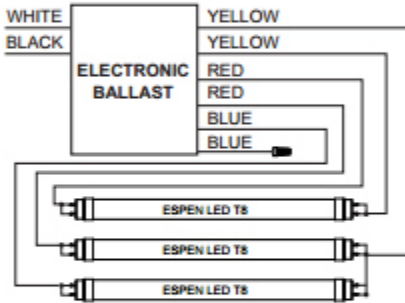

System Performance

Lamp Model	Low Ballast Factor				High Ballast Factor			
	Lamp Power	System Power	Lumen Output	Lamp Efficacy	Lamp Power	System Power	Lumen Output	Lamp Efficacy

LB31T8U/850/12G-EB

LB31T8U/840/12G-EB

LB31T8U/835/12G-EB

Wiring diagram

1-LAMP Instant Start Electronic Ballast

2-LAMP Instant Start Electronic Ballast

3-LAMP Instant Start Electronic Ballast

4-LAMP Instant Start Electronic Ballast

1-LAMP Programmed Start Electronic Ballast