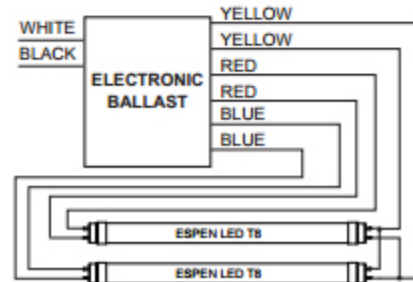

2-LAMP Programmed Start Electronic Ballast

* Please refer to "Ballast Compatibility List" for compatible battery backup and/or emergency ballasts.

* Please check ballast compatibility list before installation.

Specification data is based on tests performed in a controlled environment and represents relative performance. Actual performance can vary depending on operating conditions. Application and performance data subject to change without notice. All specifications are nominal unless noted otherwise.