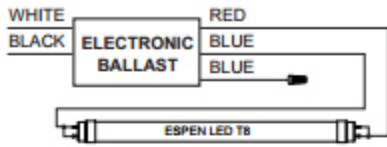

System Performance

Lamp Model	Low Ballast Factor				High Ballast Factor			
	Lamp Power	System Power	Lumen Output	Lamp Efficacy	Lamp Power	System Power	Lumen Output	Lamp Efficacy

LB31T8U/850/12G-EB

LB31T8U/840/12G-EB

LB31T8U/835/12G-EB

Wiring diagram

1-LAMP Instant Start Electronic Ballast

2-LAMP Instant Start Electronic Ballast

3-LAMP Instant Start Electronic Ballast

4-LAMP Instant Start Electronic Ballast

1-LAMP Programmed Start Electronic Ballast