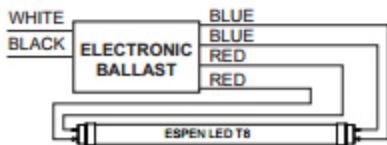

LB31T8U/835/12G-EB

Wiring diagram

1-LAMP Instant Start Electronic Ballast

2-LAMP Instant Start Electronic Ballast

3-LAMP Instant Start Electronic Ballast

4-LAMP Instant Start Electronic Ballast

1-LAMP Programmed Start Electronic Ballast