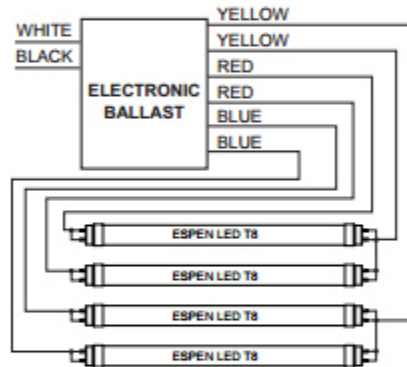

System Performance

Lamp Model	Low Ballast Factor				High Ballast Factor			
	Lamp Power	System Power	Lumen Output	Lamp Efficacy	Lamp Power	System Power	Lumen Output	Lamp Efficacy

LB31T8U/850/12G-EB

LB31T8U/840/12G-EB

LB31T8U/835/12G-EB

Wiring diagram

1-LAMP Instant Start Electronic Ballast

2-LAMP Instant Start Electronic Ballast

3-LAMP Instant Start Electronic Ballast

4-LAMP Instant Start Electronic Ballast

1-LAMP Programmed Start Electronic Ballast