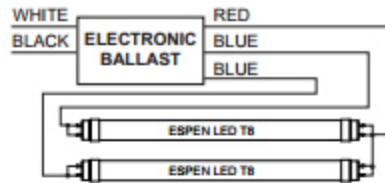

System Performance

Lamp Model	Low Ballast Factor				High Ballast Factor			
	Lamp Power	System Power	Lumen Output	Lamp Efficacy	Lamp Power	System Power	Lumen Output	Lamp Efficacy

LB31T8U/850/12G-EB

LB31T8U/840/12G-EB

LB31T8U/835/12G-EB

Wiring diagram

1-LAMP Instant Start Electronic Ballast

2-LAMP Instant Start Electronic Ballast

3-LAMP Instant Start Electronic Ballast

4-LAMP Instant Start Electronic Ballast

1-LAMP Programmed Start Electronic Ballast