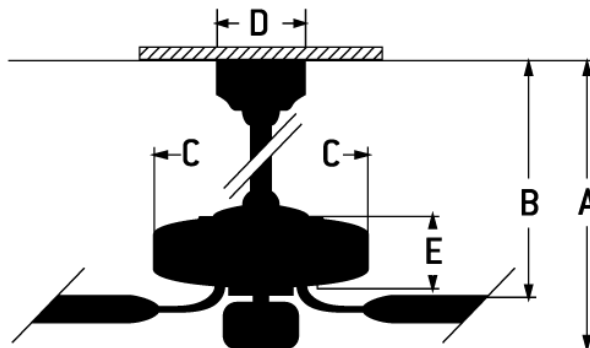

- Energy Saving, 6-Speed Reversible DC Motor
  - 6" Downrod (Included)
  - Blades Sold Separately
  - Integrated LED Light Source (Dimmable)
  - Remote & Wall Control Included
  - Dual Mount (Flat or Angled Ceiling)
  - LED Module is Guaranteed for 3 years
  - Optional Blank Light Lens Cover (Included)
  - Choice of 2 or 4 blade assembly. Choice of LED integrated lighting or blank off for no lighting.
- Virtually seamless transition from real wood blades to motor.

## Specs

Blade Sweep Opt (in.)	60
Blades	4
Blade Pitch (°)	16
Motor Size (MM)	125X30
Amps at High Speed	0.46
Watts (Hi Speed)	32.60
Energy Guide CFM	5532
Energy Guide CFM_Watts	170
High Speed (CFM)	5532
Low Speed (CFM)	2037
Carton Size (CU FT)	2.16

## Dimensions

A:	16.62
A: (2° Downrod) -	16.62
B: (2° downrod)	15.69
C:	8.23
D:	5.51
E:	12.83
F: w/o Light Kit -	12.83
Downrod Length (in.)	6