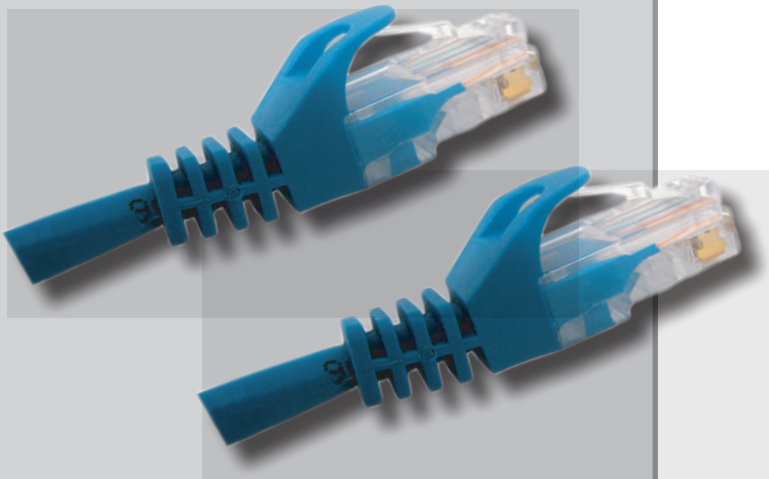

# CAT6 PATCH CABLE UNSHIELDED (BARE COPPER)

## DESCRIPTION

Category-6 Mold-Injection-Snagless Patch Cord, 24-AWG Stranded, PVC Jacket.

## FEATURES

- Bare Copper Stranded Conductors
- Unshielded RJ45 Modular Plugs
- 8P8C Gold Plated Pins 50U"
- 568B Wiring Color Code
- RoHS Compliant, UL

### Conductor

Size	24AWG Stranded
Material	Bare Copper