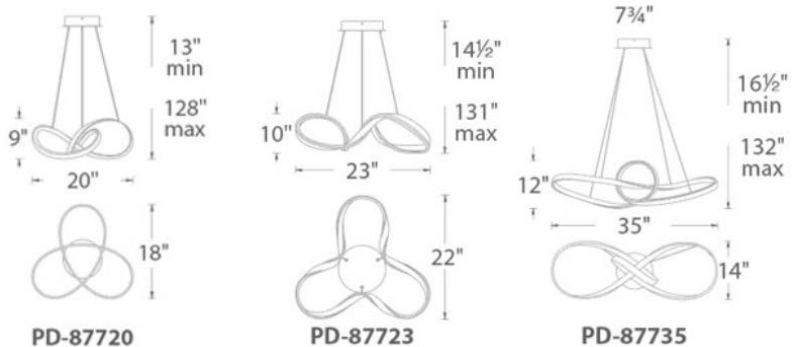

Fixture Type:

Catalog Number:

Project:

Location: