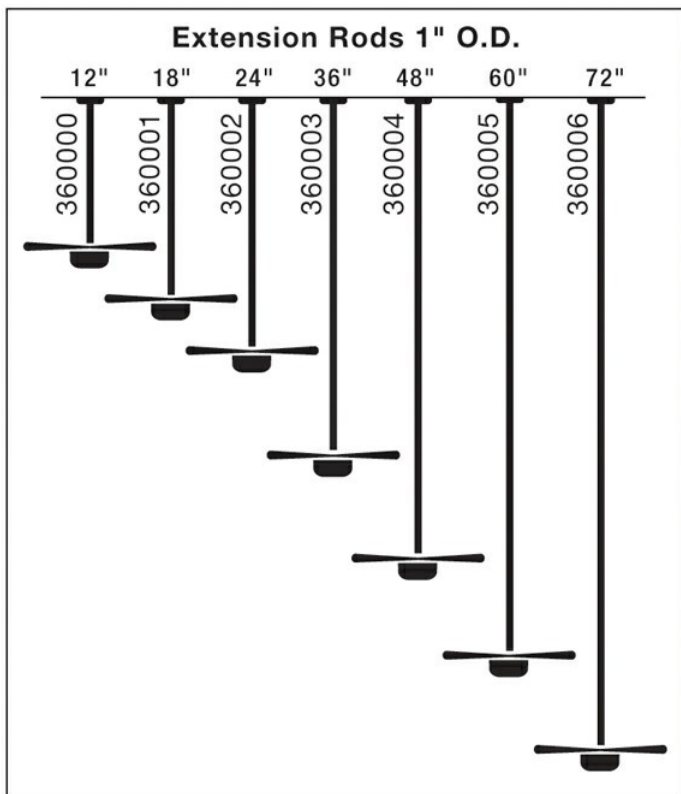

# Fan Downrod 24 Inch

360002WH (White)

Project Name: \_\_\_\_\_

Location: \_\_\_\_\_

Type: \_\_\_\_\_

Qty: \_\_\_\_\_

Comments: \_\_\_\_\_

## Ordering Information

Product ID 360002WH

Finish White

Available Finishes SNW, ANS, AP, AVI, AW, BAB, BKZ, BSS, CMO, CZ, DBK, GST, MCH, MDW, MWH, NBR, NI, OBB, OLZ, OZ, PN, SBK, SGD, SNW, TZ, TZG, TZP, WCP, WH, WN, WSP, WZC

## Dimensions

Weight 6.00 LBS

## Dimensions

Length 24.00"

Width 1.00"