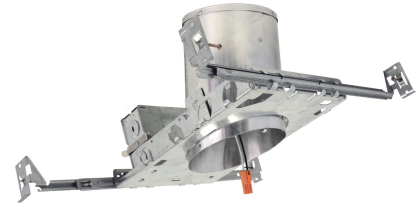

4" LED IC Airtight Sloped Ceiling Single Wall New Construction Housing

ELCO Slant allows for installation in sloped ceilings ranging from 2/12 (10°) to 6/12 (26.5°). Can be used in insulated ceilings. Fits in 2" x 8" joist construction.

Features

- Allows for direct contact with insulation.
- Aluminum Construction: Single Wall Housing.
- Designed for use in 2/12 to 6/12 sloped ceiling.
- California Title 24 (JA8-2016-E).

Specifications

Wattage	14W
Voltage	120V
Damp Location Listed	

Dimensions

Technical Details

Construction:

- IC Rated for Direct Contact with Insulation.
- Designed for use in 2/12 to 6/12 sloped ceiling.
- Housing adjusts to accommodate up to 3/4" ceiling thickness.
- Aluminum housing for greater heat dissipation. Stamped galvanized steel frame.

Installation: Designed for ceiling plenums where 2x8 joists or taller are used. High strength hanger bars can easily be nailed to joists. Template for hole cutout is provided with each housing. Suitable for T-grid and drop ceiling applications. See installation sheet for detailed information.