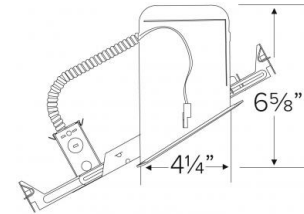

4" LED IC Airtight Sloped Ceiling Single Wall New Construction Housing

ELCO Slant allows for installation in sloped ceilings ranging from 2/12 (10°) to 6/12 (26.5°). Can be used in insulated ceilings. Fits in 2" x 8" joist construction.

Features

- Allows for direct contact with insulation.
- Aluminum Construction: Single Wall Housing.
- Designed for use in 2/12 to 6/12 sloped ceiling.
- California Title 24 (JA8-2016-E).

Specifications

Wattage	14W
Voltage	120V
Damp Location Listed	

Dimensions

Technical Details

Construction:

- IC Rated for Direct Contact with Insulation.
- Designed for use in 2/12 to 6/12 sloped ceiling.
- Housing adjusts to accommodate up to 3/4" ceiling thickness.
- Aluminum housing for greater heat dissipation. Stamped galvanized steel frame.

Junction Box: Positioned to accommodate straight conduit runs. Seven 1/2" trade size conduit knockouts and four pry-out knockout slots for easy romex installation.

Hanger Bars: Pre-installed hanger bars with True Nail easy installation in regular lumber, engineered lumber, and Laminated Beams. Integral T-bar slots for easy installation in T-Bars. Spans up to 24" and can be repositioned 90°. Score lines allow for tool-free hanger bar size reduction. Integral leveling flange allows for single-person installation while aligning the housings with the joists.