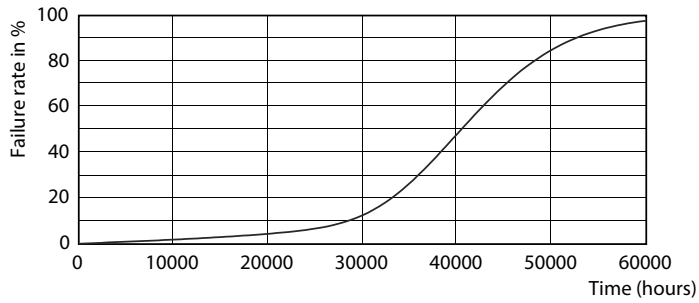

Lifetime

ExpertColor PAR38 30S 30L Dim 120V Life Expectancy Diagram