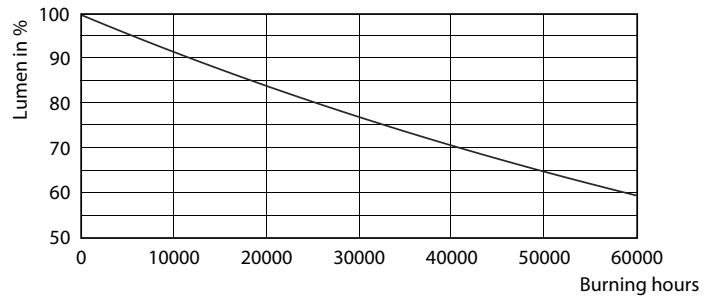

Product data

General Information	
Cap-Base	E26 [Single Contact Medium Screw]
Nominal Lifetime (Nom)	40000 h
Switching Cycle	50000X
Technical Type	17-100W
Light Technical	
Color Code	927
Beam Angle (Nom)	8 °
Initial lumen (Nom)	1150 lm
Luminous Flux (Rated) (Nom)	1150 lm
Luminous Intensity (Nom)	21000 cd
Color Designation	Warm White (WW)
Rated Beam Angle	8 °
Correlated Color Temperature (Nom)	2700 K
Luminous Efficacy (rated) (Nom)	67.00 lm/W
Color Consistency	<6
Color Rendering Index (Nom)	95
LLMF At End Of Nominal Lifetime (Nom)	70 %
Operating and Electrical	
Input Frequency	60 Hz
Power (Rated) (Nom)	17 W
Lamp Current (Nom)	170 mA

PAR38 LED

Photometric data

PAR38_17W_1150lm 8D 2700K_E26

Lifetime

ExpertColor PAR38 30S 30L Dim 120V Life Expectancy Diagram

ExpertColor PAR38 30S 30L Dim 120V Lumen Maintenance Diagram