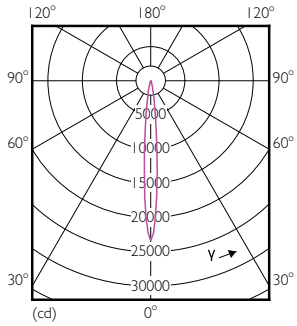

PAR38 LED

Photometric data

PAR38_17W_1150lm 8D 2700K_E26