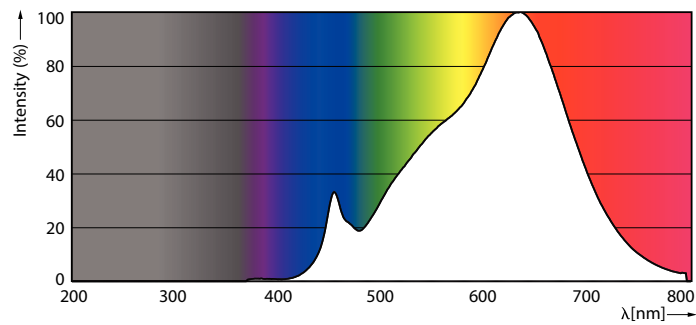

Photometric data

PAR38 120V 17-90W 1150lm 8D 2700K E26 D