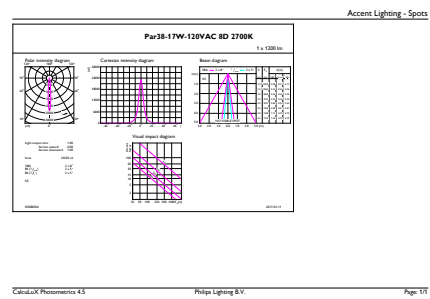

Product data

General Information	
Cap-Base	E26 [Single Contact Medium Screw]
Nominal Lifetime (Nom)	40000 h
Switching Cycle	50000X
Technical Type	17-100W
Light Technical	
Color Code	927
Beam Angle (Nom)	8 °
Initial lumen (Nom)	1150 lm
Luminous Flux (Rated) (Nom)	1150 lm
Luminous Intensity (Nom)	21000 cd
Color Designation	Warm White (WW)
Rated Beam Angle	8 °
Correlated Color Temperature (Nom)	2700 K
Luminous Efficacy (rated) (Nom)	67.00 lm/W
Color Consistency	<6
Color Rendering Index (Nom)	95
LLMF At End Of Nominal Lifetime (Nom)	70 %
Operating and Electrical	
Input Frequency	60 Hz
Power (Rated) (Nom)	17 W
Lamp Current (Nom)	170 mA

Dimensional drawing

PAR38 120V 17-90W 1150lm 8D 2700K E26 D

Product	D	C
17PAR38/EXPERTCOLOR/S8/927/DIM/120V	120.7 mm	134.6 mm

Photometric data

PAR38 120V 17-90W 1150lm 8D 2700K E26 D

PAR38 120V 17-90W 1150lm 8D 2700K E26 D