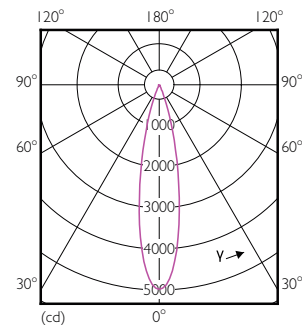

PAR30L 12W 850lm 40D 2700K E26