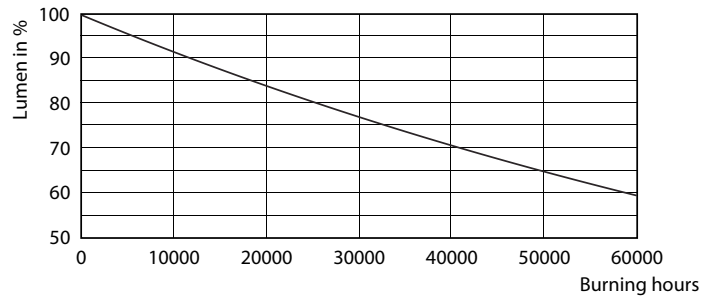

PAR30/PAR20 LED

Lifetime

ExpertColor PAR38 30S 30L Dim 120V Lumen Maintenance Diagram