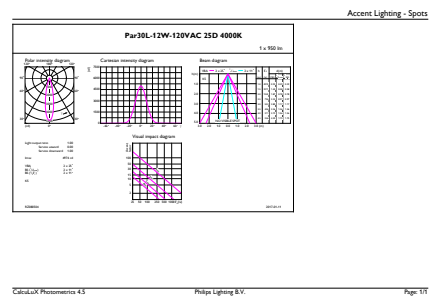

## Dimensional drawing

PAR30L 12-75W 850lm 40D 2700K E26 D

Product	D	C
12PAR30L/EXPERTCOLOR/F40/927/DIM	94.8 mm	93.1 mm

## Photometric data

PAR38 120V 17-90W 1150lm 8D 2700K E26 D

PAR30L 12W 850lm 40D 2700K E26