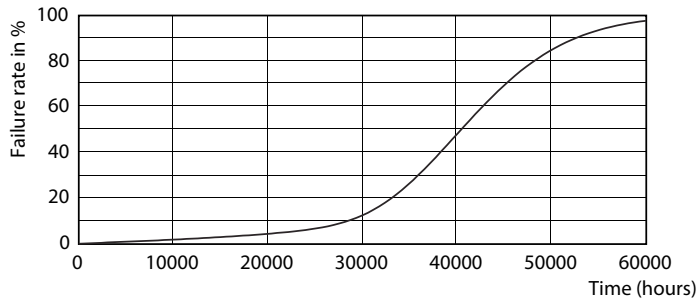

PAR30/PAR20 LED

Lifetime

ExpertColor PAR38 30S 30L Dim 120V Life Expectancy Diagram