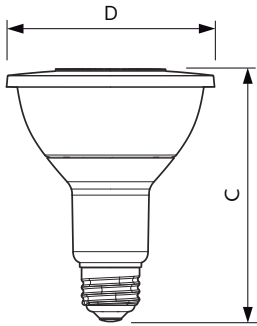

PAR30/PAR20 LED

Warnings and Safety

- Suitable for use in damp locations.
- Not for use in totally enclosed luminaires.
- Before replacing, turn off power and let lamp cool to avoid electrical shock or burn.
- CAUTION: Risk of electric shock— do not use where directly exposed to water
- NOTES: This device complies with Part 18 of the FCC rule. This product may cause interference with other devices. If interference occurs, change the location of the products involved. This RFLD device complies with Canadian ICES-005.

Dimensional drawing

PAR30L 12-75W 850lm 40D 2700K E26 D

Product	D	C
12PAR30L/EXPERTCOLOR/F40/927/DIM	94.8 mm	93.1 mm