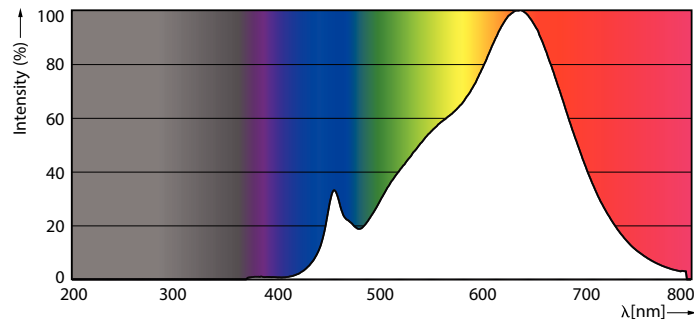

Photometric data

PAR38 120V 17-90W 1150lm 8D 2700K E26 D