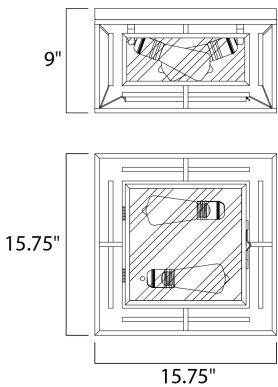

FINISHES OPTION:

Black BK

GLASS:

Seedy CD

MATERIAL:

Steel

CERTIFICATION:

Dry Location

ADDITIONAL:

MB Incandescent (NOT INCLUDED)
 OPERATING TEMPERATURE:
 -20°C (-4°F), 40°C (104°F)

MEASUREMENTS:

<u>Length</u>	<u>Width</u>	<u>Height</u>
15.75"	15.75"	9.00"
<u>BP Width</u>	<u>BP Height</u>	
15.75"	1.00"	
<u>Hanging Weight</u>		
13.20 lb		