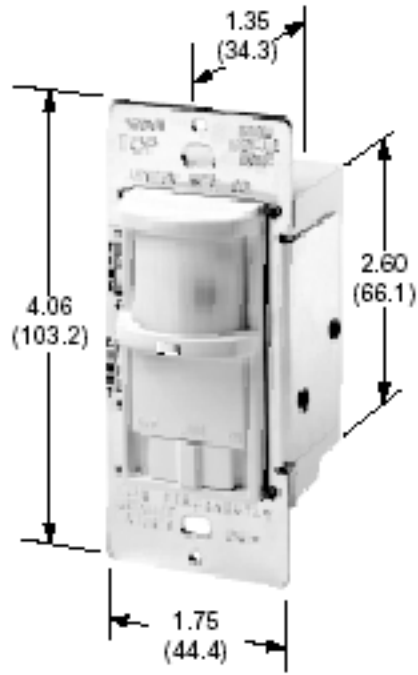

Item Description

40W/VA Min 500W 400VA Max, 120 Volt AC 60Hz, Single-Pole, 150 Degree, 350 Sq. Ft. Coverage, Decora® Passive Infrared Wall Switch Occupancy Sensor, Residential Grade - Ivory

Technical Information

Product Features

Switch Type: Single-Pole

Adjustment: Manual

Sensor Technology: Passive Infrared

Pattern Degrees: 150

Coverage (Sq.Ft.): 0350 Sq. Ft.

Time Adjustment: 15s-15m

Load Rating: 40W/VA Min 500W 400VA Max

Voltage: 120 Volt AC 60Hz

Neutral Wire Connection: Not Required

Photo Cell: Ambient Override ON

Color: Ivory

Standards and Certifications: UL/CSA

Warranty: 2-Year Limited

SPECIFICATION SUBMITTAL

JOB NAME: <input type="text"/>	CATALOG NUMBERS: <input type="text"/>	
JOB NUMBER: <input type="text"/>	<input type="text"/>	<input type="text"/>