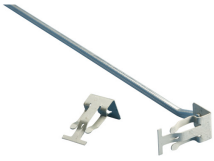

Suspension Bar for Lightolier® Calculite® – 520

- Reduces installation time
- Only a screwdriver required
- Position of fixture is adjustable with span

Part Number	520
Material	Spring Steel
Finish	CADDY ARMOUR
T-Grid Span	24"
Light Fixtures	Lightolier 711
Standard Packaging Quantity	10 pc
UPC	78285668520

No load rating, for positioning only.

Lightolier and Calculite are registered trademarks of Genlyte Thomas Group LLC.

WARNING

Pentair products shall be installed and used only as indicated in Pentair's product instruction sheets and training materials. Instruction sheets are available at erico.pentair.com and from your Pentair customer service representative. Improper installation, misuse, misapplication or other failure to completely follow Pentair's instructions and warnings may cause product malfunction, property damage, serious bodily injury and death and/or void your warranty.