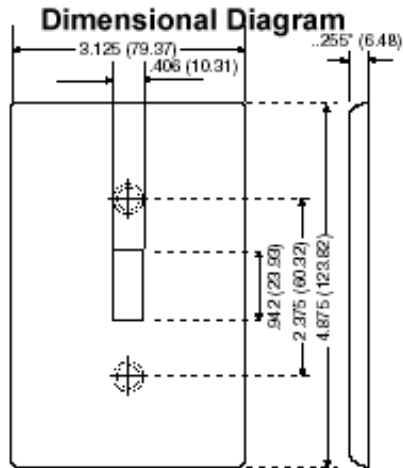

Item Description

1-Gang Toggle Device Switch Wallplate, Midway Size, Thermoset, Device Mount - Brown

Technical Information

Product Features

Type: Midway Size

Gang: 1

Material: Thermoset

Color: Brown

Mount: Device

Standards and Certifications: UL/CSA

UPC Code: 07847749120

Country Of Origin: United States

SPECIFICATION SUBMITTAL

JOB NAME:	CATALOG NUMBERS:	
<input type="text"/>	<input type="text"/>	<input type="text"/>
JOB NUMBER:	<input type="text"/>	<input type="text"/>