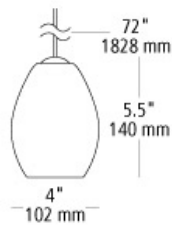

blue   mocha   opal   red

ORDERING INFORMATION

model	color	finish	lamp	mount
HS338	BU blue	BZ bronze	1B50 GY6.35 Xenon 50w	FSJ fusion jack
	MO mocha	SC satin nickel	1B50 GY6.35 Xenon 50w (T20)	MPT monopoint
	OP opal		LEDS830 LED module 8w 90 CRI 3000K (T20/T24)	MRL monorail
	RD red			

FSJ mount requires a Fusion Jack canopy, sold separately.
MPT mount includes 4" Round Flush Canopy.

FIXTURE TYPE: _____

JOB NAME: _____

NOTES: _____

_____

_____

7400 Linder Avenue
Skokie, Illinois 60077

T 847.626.6300
F 847.626.6350

www.lblighting.com

©2018 LBL Lighting. All Rights Reserved. The "LBL Lighting" graphic is a registered trademark of LBL Lighting. LBL Lighting reserves the right to change specifications for product improvements without notification.