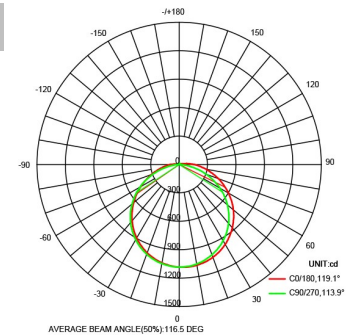

ELECTRICAL SPECIFICATIONS:

- Voltage: 120-277VAC 50/60Hz
- Wattage: 40W
- Power factor: >0.9
- Efficacy: 110LM/W

HOUSING SPECIFICATIONS:

- Evenly illuminated Frosted White polycarbonate lens
- Operating temperature: -22°F~104°F
- Lifespan: 50000 Hrs.
- IP rating: Dry Locations

CERTIFICATIONS: ETL, DLC

MODEL	WATTS	VOLTAGE	LUMENS	COLOR TEMP
LSL-4FT-40W-50K-D	40W	120~277V AC	4193lm	5000K
LSL-4FT-40W-40K-D	40W	120~277V AC	4070lm	4000K
LSL-4FT-40W-35K-D	40W	120~277V AC	4070lm	3500K

LIGHTING SPECIFICATIONS:

- Total lumens: 4070lm and 4193lm
- Color temperature: 3500K, 4000K and 5000K
- Color rendering index: >82

WARRANTY: 5 years

Height	Average Lux (lx)	Light range (dia.)
1M	281.7	323.2cm
2M	70.43	646.4cm
3M	31.3	969.6cm
4M	17.61	1292.8cm
5M	11.27	1616.0cm