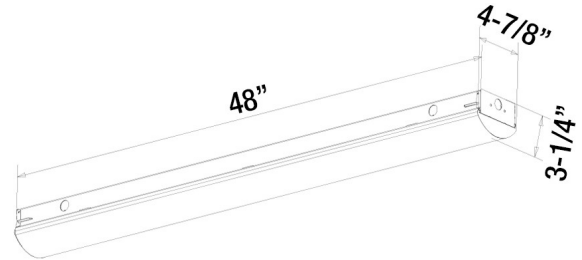

DIMENSIONS:

48"(L) x 4-7/8"(W) x 3-7/8"(H)

LSL-4FT-40W-50K-D LSL-4FT-40W-40K-D LSL-4FT-40W-35K-D

LED SHOP LIGHT WITH ADJUSTABLE SUSPENSION CABLE

Ideal for a variety of industrial, commercial and residential applications. Surface mount, wall mount or suspension mounting available.

ELECTRICAL SPECIFICATIONS:

- Voltage: 120-277VAC 50/60Hz
- Wattage: 40W
- Power factor: >0.9
- Efficacy: 110LM/W

HOUSING SPECIFICATIONS:

- Evenly illuminated Frosted White polycarbonate lens
- Operating temperature: -22°F~104°F
- Lifespan: 50000 Hrs.
- IP rating: Dry Locations

LIGHTING SPECIFICATIONS:

- Total lumens: 4070lm and 4193lm
- Color temperature: 3500K, 4000K and 5000K
- Color rendering index: >82

WARRANTY: 5 years

Height	Average Lux (lx)	Light range (dia.)
1M	281.7	323.2cm
2M	70.43	646.4cm
3M	31.3	969.6cm
4M	17.61	1292.8cm
5M	11.27	1616.0cm