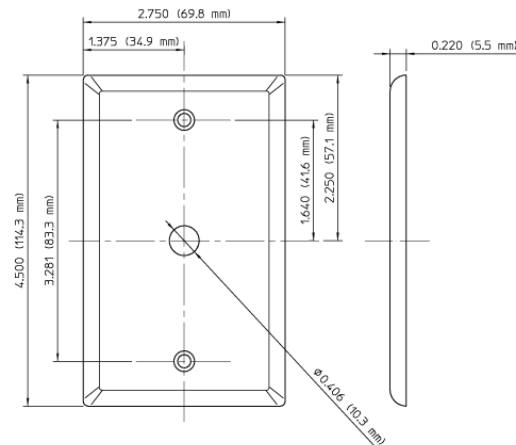

Item Description

1-Gang .406 Inch Hole Device Telephone/Cable Wallplate, Standard Size, Thermoset, Box Mount - Light Almond

Technical Information

Product Features

Type: Standard Size

Gang: 1

Material: Thermoset

Color: Light Almond

Mount: Box

Standards and Certifications: UL/CSA

UPC Code: 07847727651

Country Of Origin: United States

SPECIFICATION SUBMITTAL

JOB NAME:		CATALOG NUMBERS:	
<input type="text"/>		<input type="text"/>	<input type="text"/>
JOB NUMBER:		<input type="text"/>	<input type="text"/>