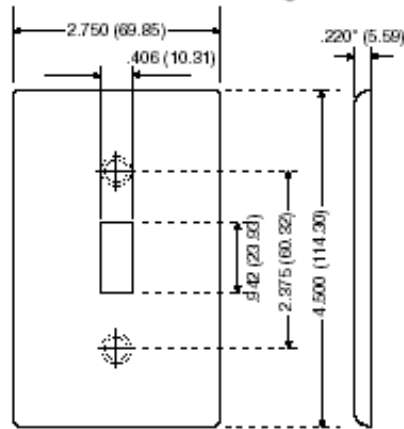

#### Product Features

**Color:** Light Almond

**Feature:** Screwless Subplate

**Gang:** 4

**Material:** Poly Carbonate

**Mount:** Snap-On

**Standards and Certifications:** ETL

**Type:** Screwless, Standard Size

### Dimensional Diagram

4-GANG Width = 8.19" (208.0mm)