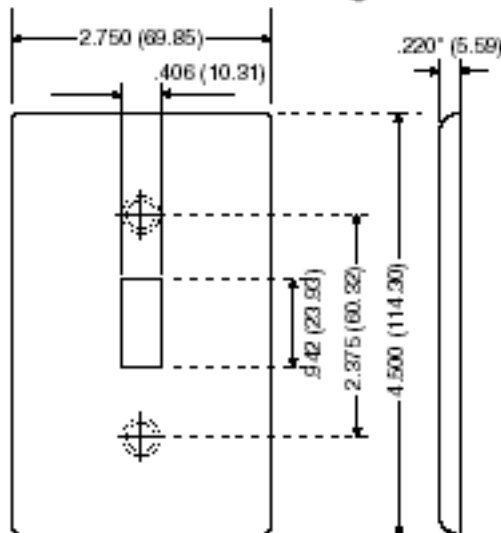

### Item Description

1-Gang Single 1.406 Inch Hole Device Receptacle Wallplate, Standard Size, Thermoplastic Nylon, Device Mount, - Light Almond

### Dimensional Diagram