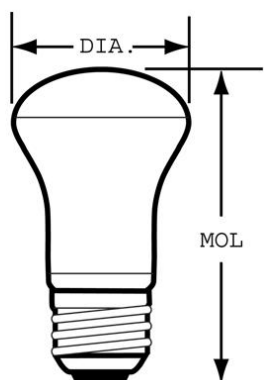

GE
Lighting

25781 - GE soft white 40 watt R16 floodlight 1-pack

40R16/CD

- ☞ Use original GE's Soft White when you need a light without glare and harsh shadows.
- ☞ Replace ordinary light bulbs with GE Flood and Spotlight in all your track and recessed lighting fixtures.
- ☞ 2500K soft white light appearance
- ☞ Estimated yearly energy costs \$4.82 based on 3 hours per day \$0.11 per kWh
- ☞ GE soft white indoor spotlights provide warm, pleasing everyday light without harsh glares and shadows. These bulbs' funnel shape and reflective coating help direct light where it is needed better than a standard incandescent bulb
- ☞ Lasts 1.4 years based on 3 hours per day usage
- ☞ 280 lumens providing subtle, reassuring™ light
- ☞ R16 indoor floodlight with medium base for use in directional fixtures such as recessed can lighting

Product Photo

CAUTIONS & WARNINGS

Warning

Unexpected lamp rupture may cause injury, fire, or property damage

- Avoid direct water
- liquid or metal contact.

Risk of Fire

Keep combustible materials away from lamp.

GENERAL CHARACTERISTICS

Base Description	Medium Screw
Base Type	Screw-In
Filament	CC-6
Rated Life Hours-nominal	1500 h
Primary Application	Indoor Spotlight
Bulb Material	Soft glass
Product Technology	Incandescent
Base	E26
Bulb Shape	R16

DIMENSIONS

Diameter	2.0 in
----------	--------

ELECTRICAL CHARACTERISTICS

Wattage	40 W
Input Voltage [nom]	120 V

Jan 6, 2017 11:22:13 AM For additional information, visit www.gelighting.com