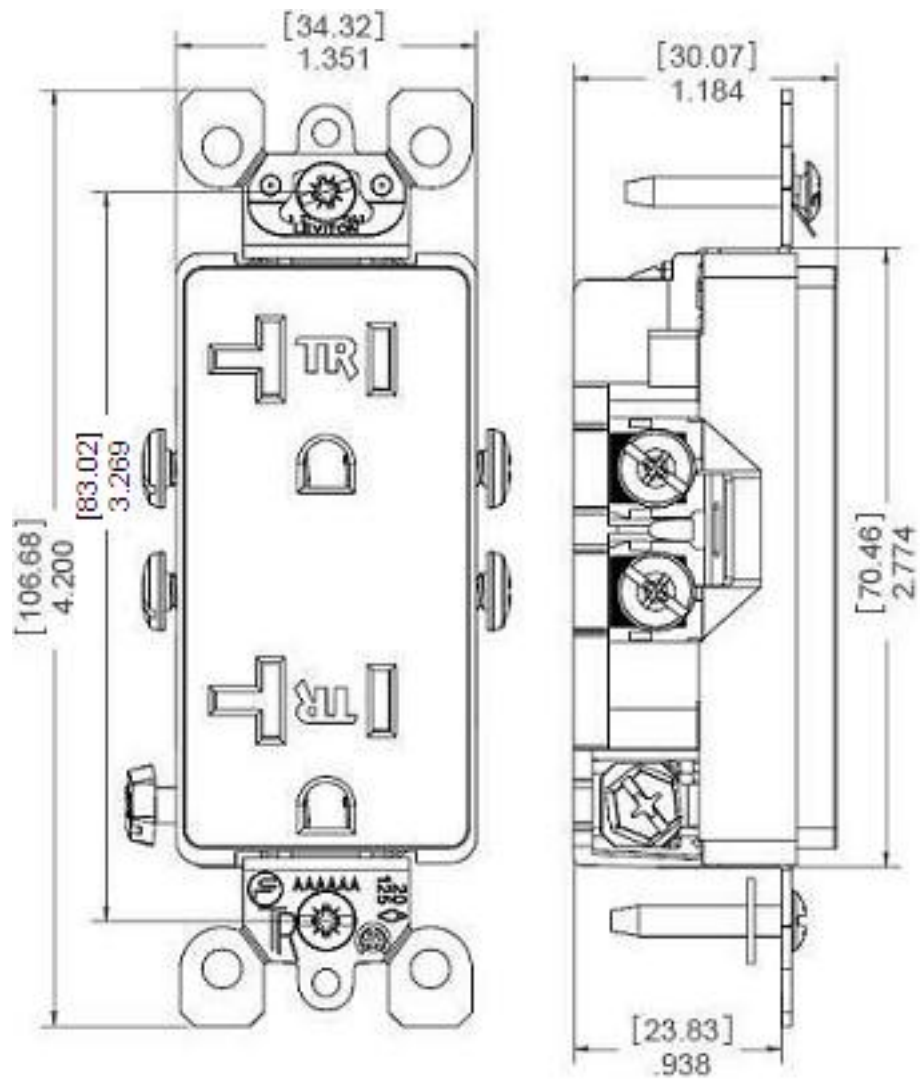

T5825-W

Color:

White

UPC Code: 07847745035

Country of Origin: China

Tamper Resistant Receptacles

Brand Features

Leviton's Decora duplex receptacles are designed for a chic appearance, quick installation and durability. The impact-resistant thermoplastic design allows for a long service life and high performance in homes, offices, schools and other settings. It also coordinates beautifully with Leviton's complete line of Decora devices.

Item Description

Ultrasonically welded, 20A Tamper-Resistant, Decora duplex receptacle/outlet. Residential grade, NEMA 5-20R, side wired only, UL, CSA and NOM, self-grounded

Technical Information

Product Features

Amperage: 20 Amp

Device Type: Duplex Receptacle

Feature: Tamper-Resistant

Ratings: 20A-125V

Product Type: Decora

Color: White

Wiring Diagram

5-20R