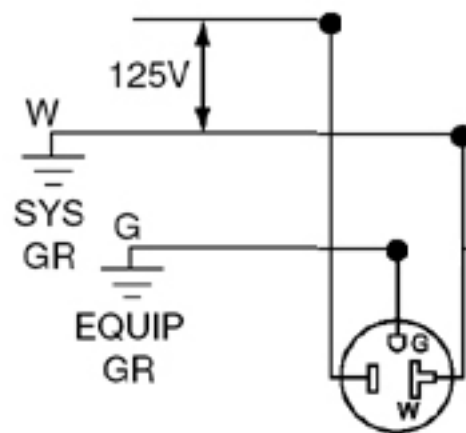

Item Description

Ultrasonically welded, 20A Tamper-Resistant, Decora duplex receptacle/outlet. Residential grade, NEMA 5-20R, side wired only, UL, CSA and NOM, self-grounded

Technical Information

Product Features

Amperage: 20 Amp

Device Type: Duplex Receptacle

Feature: Tamper-Resistant

Ratings: 20A-125V

Product Type: Decora

Color: White

Wiring Diagram

5-20R