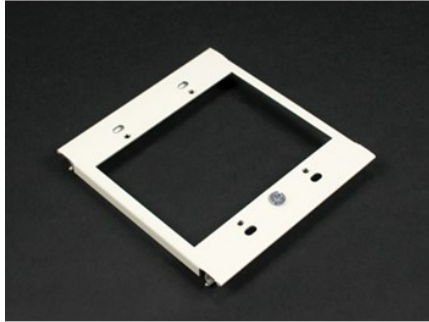

6000 TWO-GANG DEVICE PLATE FITTING

6007C-2 | [Wiremold](#)

FEATURES & BENEFITS

For installation of two-gang devices or two vertically mounted single-gang devices on undivided raceway. Use with industry standard double-gang faceplates for electrical and communication devices. Can also be used with 4000B Series. Certified to Canadian Safety Standards for sale in Canada. When ordering these products, change the "V" color prefix to "CV" or the "G" color prefix to "CG" to denote the Canadian versions.

- This product meets the material restrictions of RoHS

SPECIFICATIONS

GENERAL INFO

Available Colors:

V6007C-2 - Ivory

G6007C-2 - Gray

Product Series: 6000

Component Type: Brackets & Plates