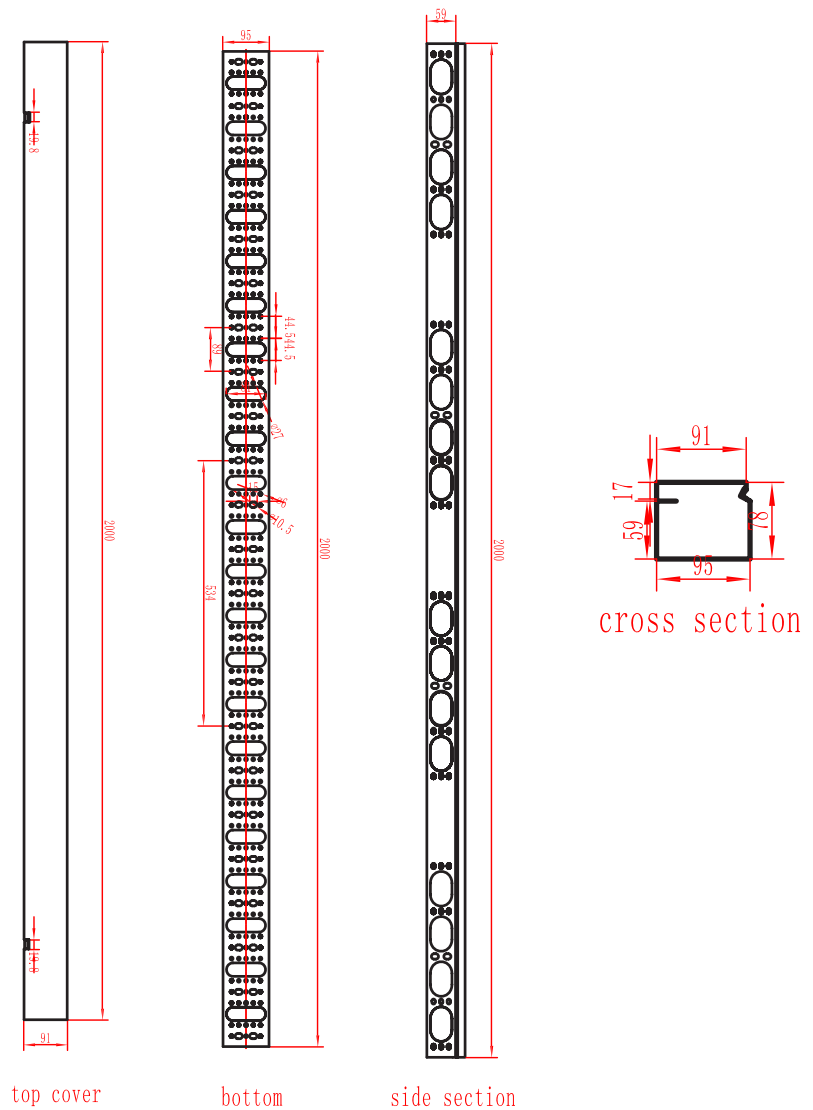

45U VERTICAL MANAGEMENT - FOR 047-WOS-RACKS

SKU: 047-WVM-4510

Height	Width	Depth	Color	Weight
79"	3.7"	3"	Black	30 lb

DESCRIPTION

45U Cable Management for WOS Racks

FEATURES

- Attaches to 2 and 4 opst open racks
- Mounts on either side of rack
- For the 047-WOS racks only