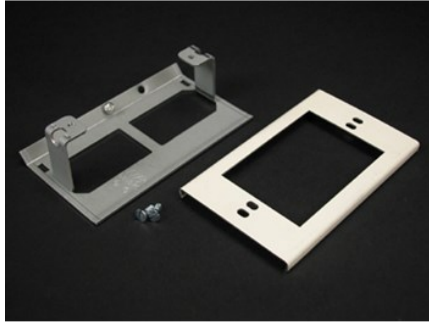

3000 EXTENSION COVER FITTING

3051LE | [Wiremold](#)

FEATURES & BENEFITS

Accepts shallow-type 30A and 50A devices and flush plates. Also Fustat devices SRU, SSU, SRW, SOU and SOW, or equivalent. Deeper devices can be accommodated with a combination of this extension cover and any of the V5700 Series single-gang, open base boxes. G3007C Device Bracket included.

SPECIFICATIONS

GENERAL INFO

Available Colors:

V3051LE - Ivory

G3051L3 - Gray

Product Series: 3000

Component Type: Raceway Base & Cover

TECHNICAL INFORMATION

Material: Steel

Capacity: Single-Channel