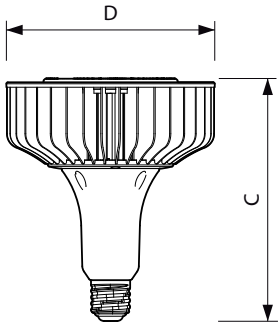

LED Highbay

Dimensional drawing

High Bay Mains 250W 4000K Down Light WB

Product	D	C
100HB/LED/740/ND WB DL BB 2/1	211 mm	252 mm