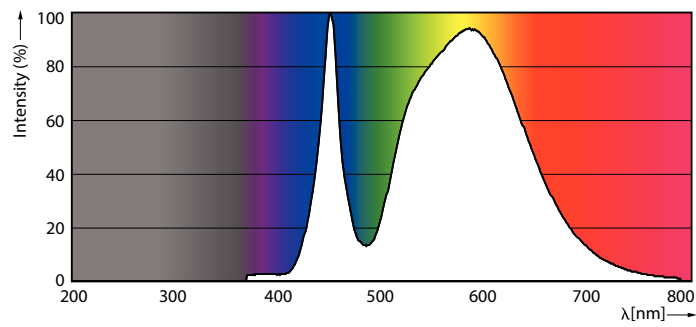

TrueForce LED Industrial and Retail 740