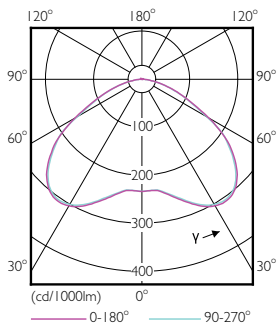

Photometric data

TrueForce LED Industrial and Retail WB

TrueForce LED Industrial and Retail 100HB 740 WB