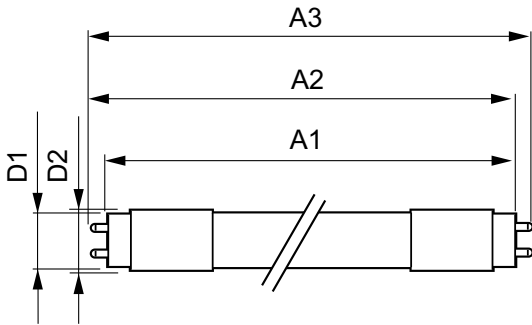

CorePro LEDtube InstantFit T5

11T5HE/34-840/IF15/G/DIM 10/1

Philips LED T5 InstantFit Lamps are an ideal energy saving choice for existing linear fluorescent fixtures.

Product data

General Information		Lamp Current (Min)	
Cap-Base	G5 [G5]		60 mA
RoHS mark	RoHS mark	Starting Time (Nom)	0.5 s
Nominal Lifetime (Nom)	50000 h	Warm Up Time to 60% Light (Nom)	0.5 s
Switching Cycle	50000X	Power Factor (Nom)	0.9
B50L70	50000 h	Voltage (Nom)	50-80 V
Light Technical		Temperature	
Color Code	841 [CCT of 4100K (841)]	T-Ambient (Max)	45 °C
Beam Angle (Nom)	200 °	T-Ambient (Min)	-20 °C
Initial lumen (Nom)	1500 lm	T-Storage (Max)	65 °C
Luminous Flux (Rated) (Nom)	1500 lm	T-Storage (Min)	-40 °C
Rated Beam Angle	200 °	T-Case Maximum (Nom)	70 °C
Correlated Color Temperature (Nom)	4000 K	Controls and Dimming	
Color Consistency	<6	Dimmable	Yes
Color Rendering Index (Nom)	82	Mechanical and Housing	
LLMF At End Of Nominal Lifetime (Nom)	70 %	Product Length	900 mm
Operating and Electrical		Approval and Application	
Input Frequency	40000-110000 Hz	Energy Saving Product	Yes
Power (Rated) (Nom)	11 W		
Lamp Current (Max)	400 mA		

CorePro LEDtube InstantFit T5

Approbation Marks	UL certificate RoHS compliance
Product Data	
Order product name	11T5HE/34-840/IF15/G/DIM 10/1
EAN/UPC - Product	046677476472
Order code	476473
Numerator - Quantity Per Pack	1

Numerator - Packs per outer box	10
Material Nr. (12NC)	929001823704
Net Weight (Piece)	0.110 kg
Model Number	9290018237

Dimensional drawing

TLED 900mm HFV11.5-21W 1500lm 4000K ND

Product	D1	D2	A1	A2	A3
11T5HE/34-840/IF15/G/DIM 10/1	15.3 mm	18.4 mm	847.8 mm	854.9 mm	862 mm