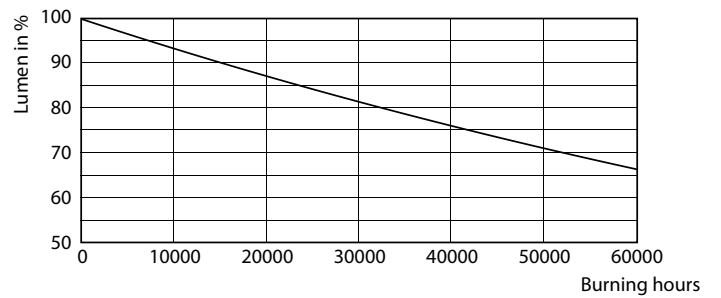

CorePro LEDtube InstantFit T5

11T5HE/34-840/IF15/G/DIM 10/1

Philips LED T5 InstantFit Lamps are an ideal energy saving choice for existing linear fluorescent fixtures.

Product data

General Information		Lamp Current (Min)	
Cap-Base	G5 [G5]		60 mA
RoHS mark	RoHS mark	Starting Time (Nom)	0.5 s
Nominal Lifetime (Nom)	50000 h	Warm Up Time to 60% Light (Nom)	0.5 s
Switching Cycle	50000X	Power Factor (Nom)	0.9
B50L70	50000 h	Voltage (Nom)	50-80 V
Light Technical		Temperature	
Color Code	841 [CCT of 4100K (841)]	T-Ambient (Max)	45 °C
Beam Angle (Nom)	200 °	T-Ambient (Min)	-20 °C
Initial lumen (Nom)	1500 lm	T-Storage (Max)	65 °C
Luminous Flux (Rated) (Nom)	1500 lm	T-Storage (Min)	-40 °C
Rated Beam Angle	200 °	T-Case Maximum (Nom)	70 °C
Correlated Color Temperature (Nom)	4000 K	Controls and Dimming	
Color Consistency	<6	Dimmable	Yes
Color Rendering Index (Nom)	82	Mechanical and Housing	
LLMF At End Of Nominal Lifetime (Nom)	70 %	Product Length	900 mm
Operating and Electrical		Approval and Application	
Input Frequency	40000-110000 Hz	Energy Saving Product	Yes
Power (Rated) (Nom)	11 W		
Lamp Current (Max)	400 mA		

Photometric data

LEDtube PLC 400mm 16-5W 2G11 840 2100lm

LEDtube 11W G5 840 200D DIM IF15

LEDtube 8W G5 830 200D DIM IF10

CorePro LEDtube InstantFit T5

Lifetime

LEDtube 8-14W G5 830-850 200D DIM IF10-21

LEDtube 8-14W G5 830-850 200D DIM IF10-21