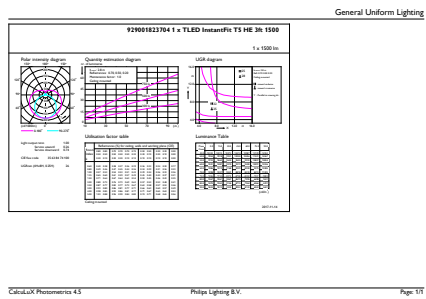

CorePro LEDtube InstantFit T5

11T5HE/34-840/IF15/G/DIM 10/1

Philips LED T5 InstantFit Lamps are an ideal energy saving choice for existing linear fluorescent fixtures.

Product data

General Information		Lamp Current (Min)	
Cap-Base	G5 [G5]		60 mA
RoHS mark	RoHS mark	Starting Time (Nom)	0.5 s
Nominal Lifetime (Nom)	50000 h	Warm Up Time to 60% Light (Nom)	0.5 s
Switching Cycle	50000X	Power Factor (Nom)	0.9
B50L70	50000 h	Voltage (Nom)	50-80 V
Light Technical		Temperature	
Color Code	841 [CCT of 4100K (841)]	T-Ambient (Max)	45 °C
Beam Angle (Nom)	200 °	T-Ambient (Min)	-20 °C
Initial lumen (Nom)	1500 lm	T-Storage (Max)	65 °C
Luminous Flux (Rated) (Nom)	1500 lm	T-Storage (Min)	-40 °C
Rated Beam Angle	200 °	T-Case Maximum (Nom)	70 °C
Correlated Color Temperature (Nom)	4000 K	Controls and Dimming	
Color Consistency	<6	Dimmable	Yes
Color Rendering Index (Nom)	82	Mechanical and Housing	
LLMF At End Of Nominal Lifetime (Nom)	70 %	Product Length	900 mm
Operating and Electrical		Approval and Application	
Input Frequency	40000-110000 Hz	Energy Saving Product	Yes
Power (Rated) (Nom)	11 W		
Lamp Current (Max)	400 mA		

Numerator - Packs per outer box	10
Material Nr. (12NC)	929001823704
Net Weight (Piece)	0.110 kg
Model Number	9290018237

Dimensional drawing

TLED 900mm HFV11.5-21W 1500lm 4000K ND

Product	D1	D2	A1	A2	A3
11T5HE/34-840/IF15/G/DIM 10/1	15.3 mm	18.4 mm	847.8 mm	854.9 mm	862 mm

Photometric data

LEDtube PLC 400mm 16-5W 2G11 840 2100lm

LEDtube 11W G5 840 200D DIM IF15

LEDtube 8W G5 830 200D DIM IF10

CorePro LEDtube InstantFit T5

Lifetime

LEDtube 8-14W G5 830-850 200D DIM IF10-21

LEDtube 8-14W G5 830-850 200D DIM IF10-21