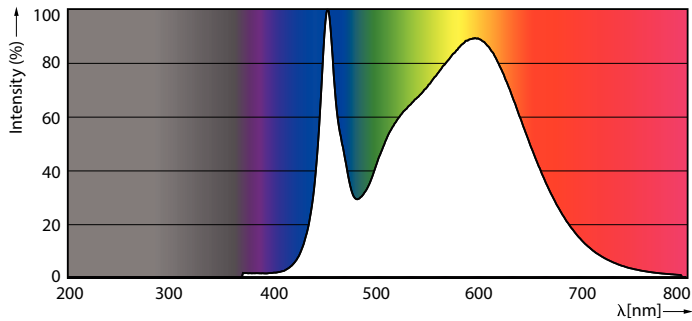

Photometric data

LEDtube PLC 400mm 16-5W 2G11 840 2100lm