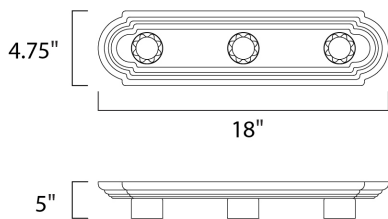

**MEASUREMENTS**

DIMENSION : 18" W x 4.75" H x 5" Ext  
 BACK PLATE : 4" W x 14" H x 2.3" HCO  
 HANGING WEIGHT : 1.28 lb

**LAMPING**

INPUT VOLTAGE : 120V  
 BULB : 3 x 60W Incandescent E26 Medium , 180W Total  
 BULB INCLUDED : (Not Included)  
 DIMMABLE : Yes