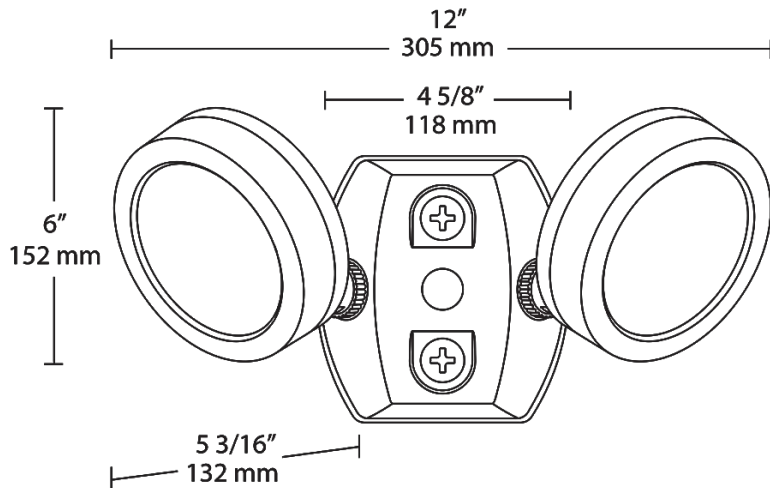

Technical Specifications

Listings

UL Listing:

Suitable for wet locations. Suitable for mounting within 4 feet of the ground.

IESNA LM-79 & LM-80 Testing:

RAB LED luminaires and LED components have been tested by an independent laboratory in accordance with IESNA LM-79 and LM-80.

Dimensions

Features

- Equivalent to two 75W halogen BR30 wide floods
- 6H x 6V beam distribution delivers ample light
- Diffused lens for smooth, even light distribution
- Adjustable knuckle
- 60,000-Hour LED lifespan