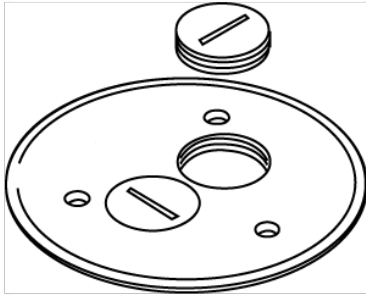

RATCHET-PRO 881 SERIES COVER PLATE WITH TWO SCREW PLUG OPENINGS

895SP | [Wiremold](#)

FEATURES & BENEFITS

Brass cover plate with two screw plug openings, 5 1/2" (140mm) for carpet. NOTE: For carpet or tile installations. All cover plates are furnished with gasket and three screws. The 895P Polycarbonate Series Cover Plates must be field modified for dual service.

- This product meets the material restrictions of RoHS

SPECIFICATIONS

GENERAL INFO

Product Series: Ratchet-Pro
Component Type: Covers & Flanges

LISTING AGENCIES/THIRD PARTY CERTIFICATIONS

RoHS: Yes