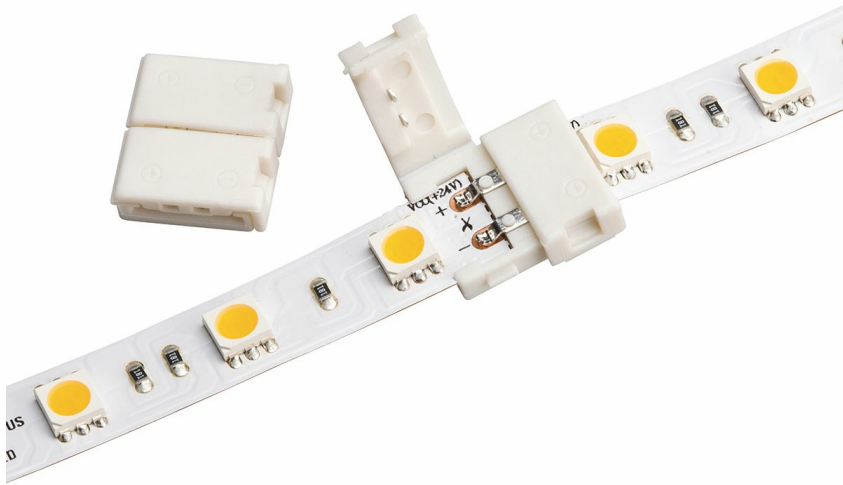

LED Tape Inline Splice WH

1C1WH (White)

Project Name: _____
Location: _____
Type: _____
Qty: _____
Comments: _____

Ordering Information

Product ID	1C1WH
Finish	White
Available Finishes	BK, BK, WH, WH
Style	Utility

Specifications

Material	Plastic
----------	---------

Electrical

Voltage	24V
---------	-----

Qualifications

Safety Rated	Dry
Warranty	www.kichler.com/warranty

Primary Lamping

Lamp Included	Not Included
---------------	--------------

Dimensions

Height	999"
Length	0.75"
Width	0.50"

Notes:

- 1) Information provided is subject to change without notice. All values are design or typical values when measured under laboratory conditions.
- 2) Incandescent Equivalent: The incandescent equivalent as presented is an approximate number and is for reference only.